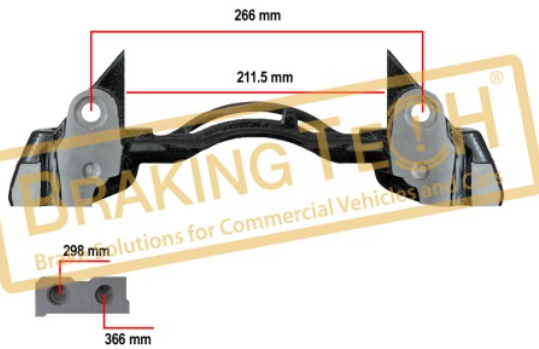

BTC010194

Description :
Caliper Carrier Knorr(SN6)

Application :
Rim 19.5",BPW Trailer Axle

OEM No :
01.303.88.550, BPW 01.303.88.55.0, K004679, 2379695