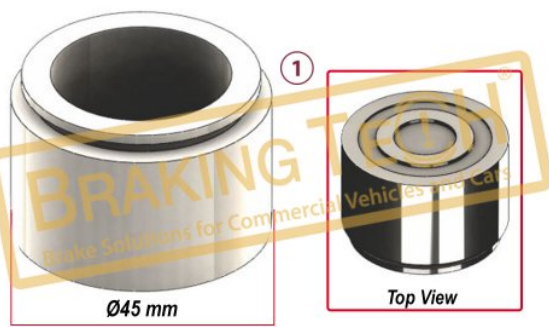

BTG80061

Description :
Caliper Piston

Application :
Hydraulic

OEM No :
BrakingTech

No	BT No	Information
1	BTT420 x1	Piston Ø45 x 31 mm.