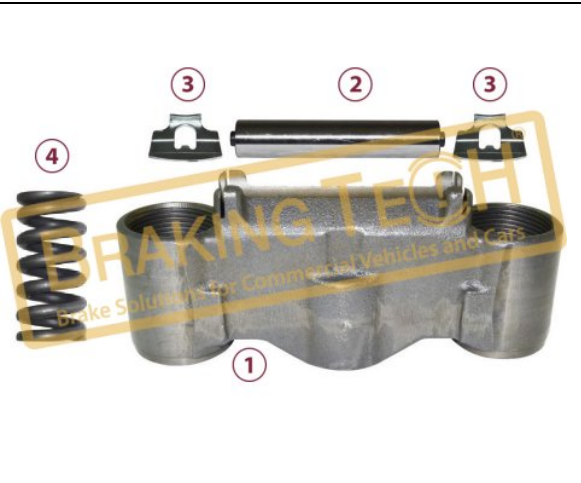

No	BT No	Information
1	BTR4 x 2	Roller Bearing

**BTK10029-01**

**Description :**  
 Caliper Roller Bearing

**Application :**  
 SL7

**OEM No :**  
 BrakingTech

No	BT No	Information
1	BTR4-01 x 2	Roller Bearing

**BTK10030**

**Description :**  
 Caliper Bridge

**Application :**  
 MB,BPW,AXOR,ACTROS,KRONE

**OEM No :**  
 BrakingTech

No	BT No	Information
1	BTT61 x 1	Bridge
2	BTT59 x 1	Lever Pin
3	BTT60 x 2	Metal Sheet

**BTK10031**

**Description :**  
 Caliper Bridge

**Application :**  
 BPW Axles, MERCEDES, KRONE, FRUEHAUF Trailer

**OEM No :**  
 BrakingTech

No	BT No	Information
1	BTT61 x 1	Bridge
2	BTT59 x 1	Lever Pin
3	BTT60 x 2	Metal Sheet
4	BTY1 x 1	Bridge Spring