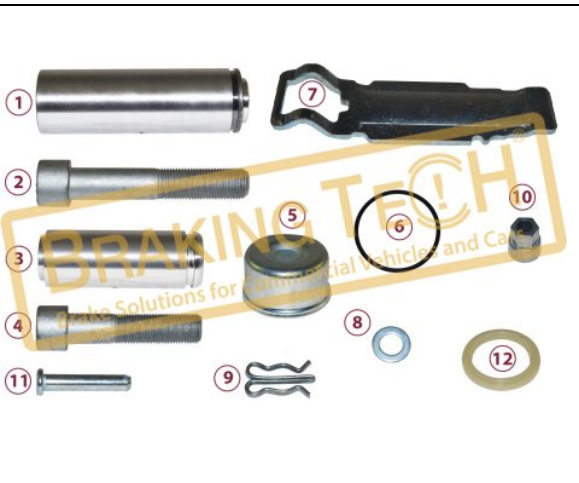

BTK10131

Description :
Caliper & Brake Pad Repair Kit

Application :
SB 7

OEM No :
K047473

No	BT No	Information
1	BTT6 x 1	Guide Pin Ø36x114mm
2	BTC3 x 1	Screw M16x1,5x85mm
3	BTT4 x 1	Guide Pin Ø32X88,5mm
4	BTC1 x 1	Screw M16X1,5X80mm
5	BTS4 x 1	Metal Tap
6	BTK9 x 1	O-Ring
7	BTS6 x 1	Pad Retainer (20mm)
8	BTS8 x 1	Washer
9	BTS7 x 1	Cotter Pin
10	BTT76 x 1	Calibration Loaf
11	BTT83 x 1	Detent Pin
12	BTP24 x 1	Teflon Ring