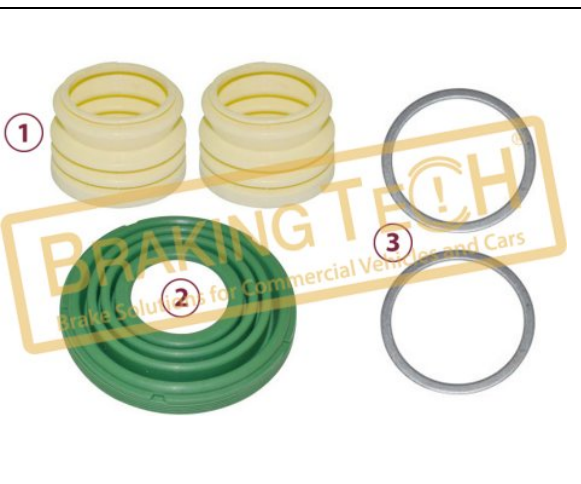

BTW30027

Description :

Caliper Boot Kit

Application :

KÖGEL, KRONE, SAF, SCHMITZ, DENNIS, GIGANT

OEM No :

BrakingTech

No	BT No	Information
1	BTK70 x 2	Boot (white)
2	BTK67 x 1	Boot
3	BTS57 x 2	Metal Ring