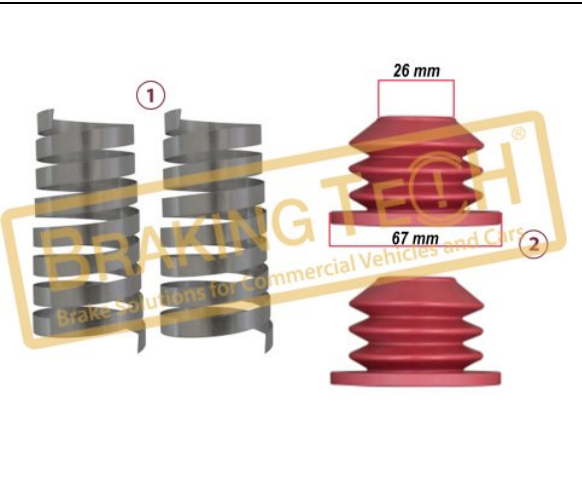

BTH90075

Description :
Boot & Spring Repair Kit

Application :
Haldex

OEM No :
BT Only

No	BT No	Information
1	BTY48 x 2	Protective Spring Ø67 mm
2	BTK168 x 2	Tappet Dust Cover Ø67 x ...