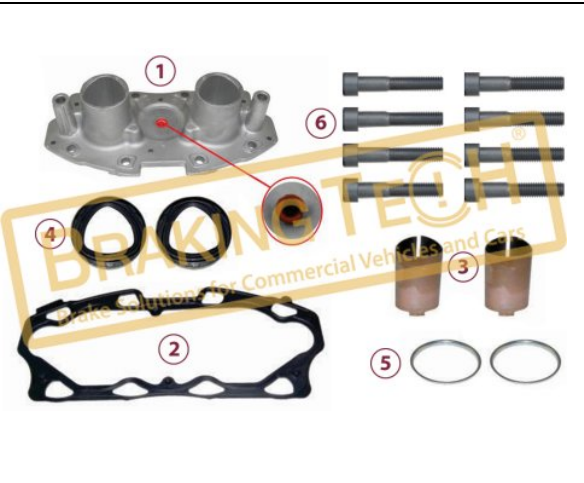

**BTM20056**

**Description :**  
Caliper Calibration Mechanism Complete (Center Bushing Type)

**Application :**  
Volvo, Renault, ROR L, M, T M Series

**OEM No :**  
SerinFren

No	BT No	Information
1	BTT106-01 x1	Aluminium Cap (with BTB25 ...
2	BTK37 x1	Gasket
3	BTC20 x8	Screw M8X1.25X45mm
4	BTK34 x2	Dust Cover