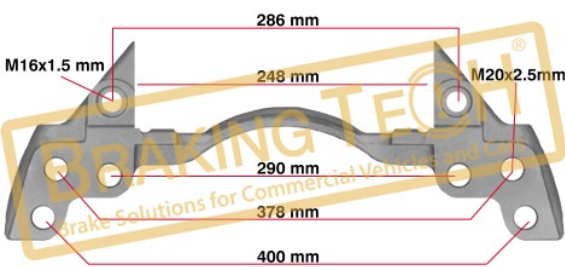

**BTC0101119**

**Description :**  
 Caliper Carrier Wabco R/H(Pan19)  
**Application :**  
 Pan19,5

**BTC0101120**

**Description :**  
 Caliper Carrier Knorr(SN6-7-SK7)  
**Application :**  
 22.5" DAF, CF-XF, Scania, (20mmx2.5 mounting)  
**OEM No :**  
 73355, 73 355, RC73355, CN2E159