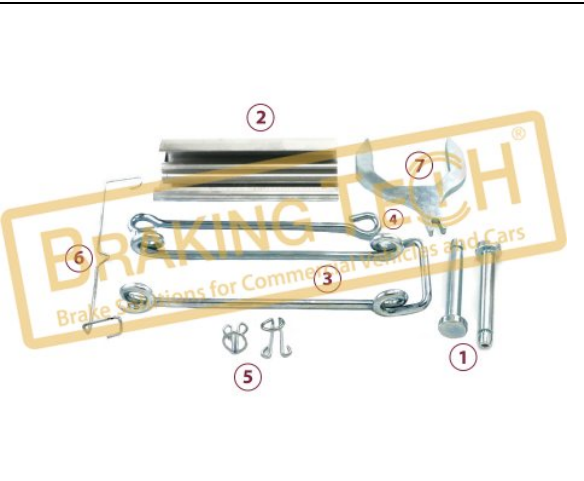

BTI71642

Description :
Caliper Brake Pad Retainer Repair Kit

Application :
IVECO TECH-STAR,CURSOR

OEM No :
93161560, 93161559, KN 381.419, 381419, 381422

No	BT No	Information
1	BTT444 x 2	Locking Pin
2	BTSI26 x1	Locker
3	BTY43 x1	Spring
4	BTY44 x1	Spring
5	BTY45 x 2	Locking Spring
6	BTY46 x1	Spring
7	BTT445 x1	Fork