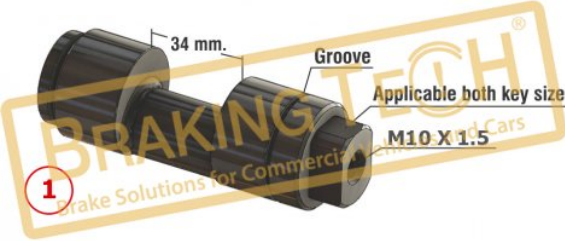

BTG80002-01

Description :
Shaft Setting Brembo

No	BT No	Information
1	BTT433 x1	Setting Shaft

Application :
Brembo Type

OEM No :
BrakingTech