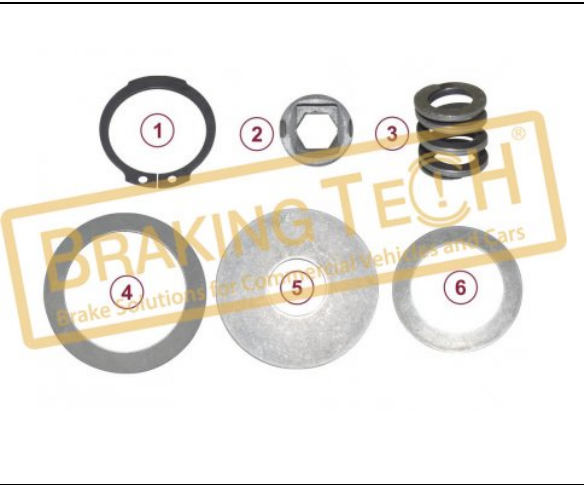

BTW30017

Description :
Caliper Mechanism Repair Kit

Application :
Mercedes BENZ, DAF, R.V.I., IVECO, MAN, OPTARE

OEM No :
BrakingTech

No	BT No	Information
1	BTSK3 x 1	Snap Ring Ø22,5x24mm
2	BTT189 x 1	Washer
3	BTY23 x 1	Spring Ø22,30x22,15mm
4	BTS53 x 1	Washer Ø49,4xØ35,5mm
5	BTS54 x 1	Washer Ø41,4xØ14,25 mm
6	BTS55 x 1	Washer Ø45xØ32 mm