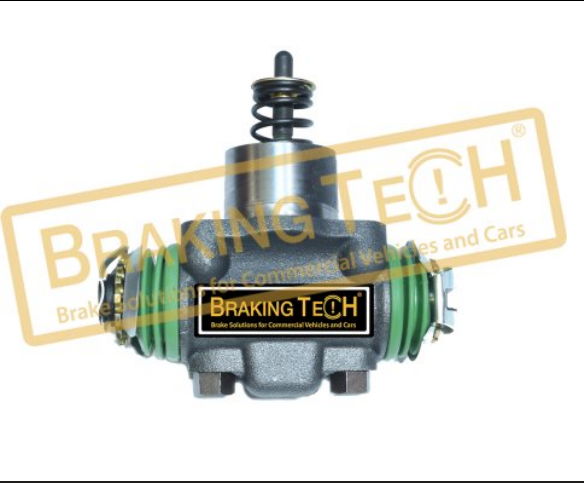

BTM20982

Description :
Brake Expander MAN

Application : :
Lucas Meritor (OE), MAN L2000

OEM No :
81500006242, 81.5000.6242, 68191649, 81500006230, 81.500.006.230, 5000823231