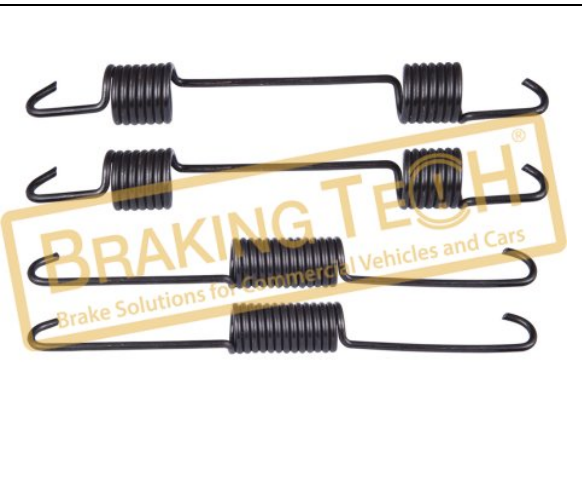

BTI71631

Description :
Return Spring Kit

Application :
TRAKKER-TECH-STAR, Ø 410 SIMPLEX

OEM No :
93161627, RBSK2128.M, 93162113, RBSK2128, 2258F1306S, 2258D1122S