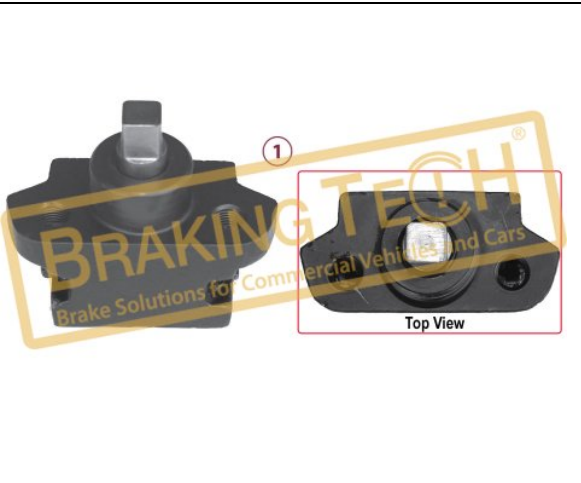

BTG80090

Description :
Handbrake Adjuster

Application :
Land Rover,110 DEFENDER,Transfer box brake shoe

OEM No :
STC244, Lt230, STC244.L8