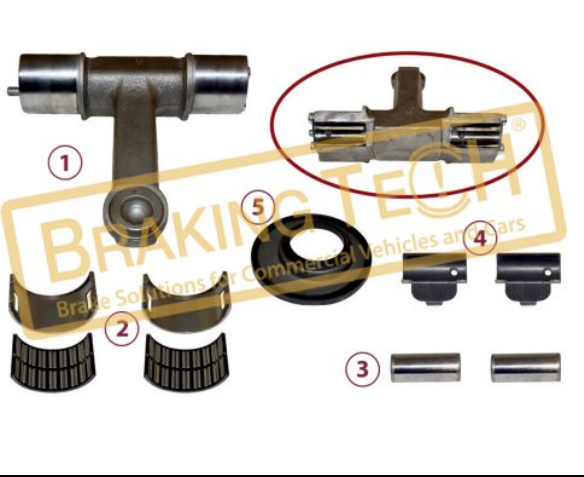

BTM20136

Description :
Caliper Lever Repair Kit (Front)

Application :
VOLVO FL, FL6 H

OEM No :
SJ4108, 1522167, 3092260, 21109755, 85109977

No	BT No	Information
1	BTT162 x 1	Lever
2	BTR10 x 4	Roller Bearing
3	BTT154 x 2	Pin
4	BTS39 x 2	Lever Bearing
5	BTK39 x 1	Eccentric Seal