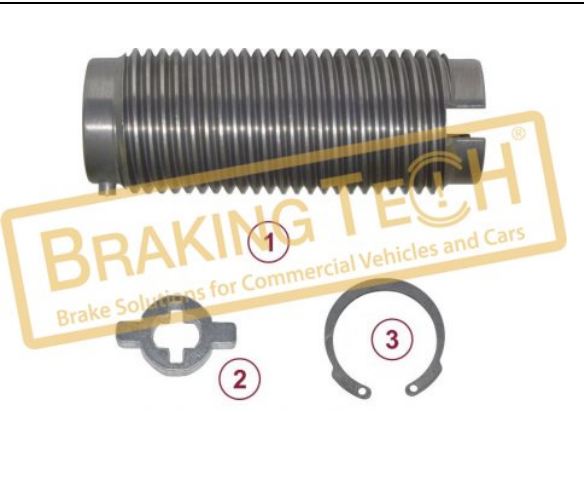

BTW30055

Description :
Caliper Calibration Bolt Kit (Right)

Application : :
RVI Midlum 14T, DAF LF55

OEM No :
BrakingTech

No	BT No	Information
1	BTT207 x 1	Calibration Bolt (Right) ...
2	BTT209 x 1	Locking Shim
3	BTSK9 x 1	Snap Ring