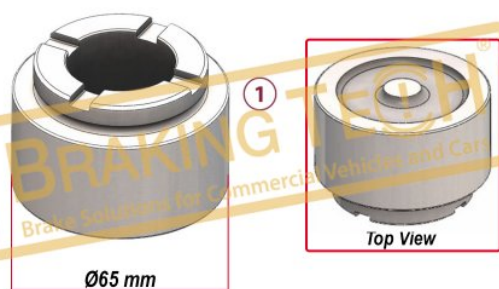

BTG80059

Description :
Caliper Piston

No	BT No	Information
1	BTT418 x 1	Piston Ø65 x 42.50 mm.

Application :

Hydraulic Caliper

OEM No :

BrakingTech