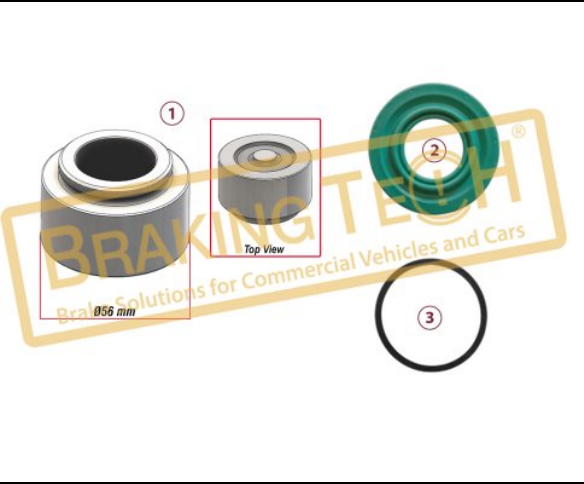

BTG80045-01

Description :
Caliper Piston Repair Kit

Application :
Wabco/Perrot, 404560033, 404560034

OEM No :
40456033, WABCO 1203033, DAF 40456034, WABCO 1203032, DAF Z442174410437, 291799, 1518571, DAF 1203033, 291801, 1518572, DAF 1203032, 12999146VT, WABCO FBU1283

No	BT No	Information
1	BTT405 x 1	Piston Ø56 x 36 mm
2	BTK191 x 1	Boot
3	BTK192 x 1	O-Ring Ø56.7x 3.7 mm