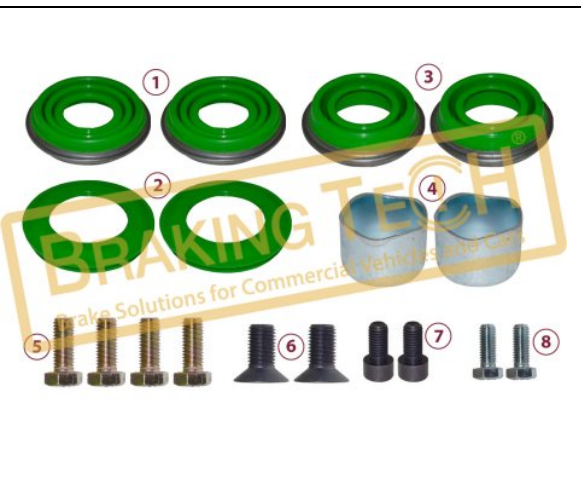

BTM20010

Description :
Caliper Repair Kit(DX225)

Application :
ROR,BREDAMENARINI BUS,IVECO BUS

OEM No :
SerinFren

No	BT No	Information
1	BTK85 x 2	Boot
2	BTK86 x 2	Dust Cover
3	BTK87 x 2	Boot
4	BTS14 x 2	Metal Tap Ø 42 / 28 mm
5	BTC13 x 4	Screw M12X30mm
6	BTC14 x 2	Screw M12X30mm FT
7	BTC12 x 2	Screw M10X20mm
8	BTC15 x 2	Screw M8X20mm