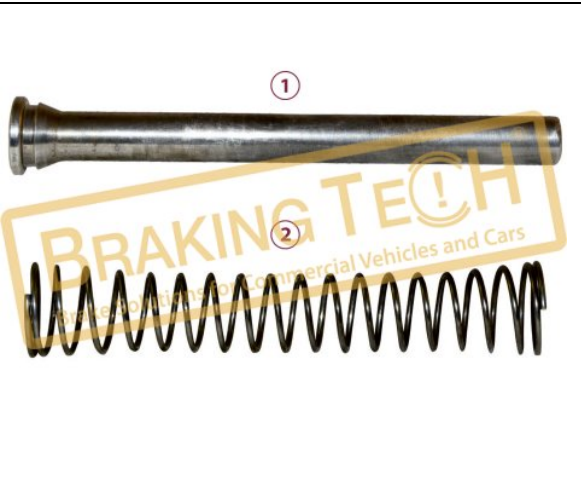

BTM20213

Description :
Caliper Brake Pad Wear Assembly

Application : :
MAN,RVI,VOLVO

OEM No :
SJ4022, 5001836607

No	BT No	Information
1	BTT179 x 1	Pin
2	BTY16 x 1	Spring