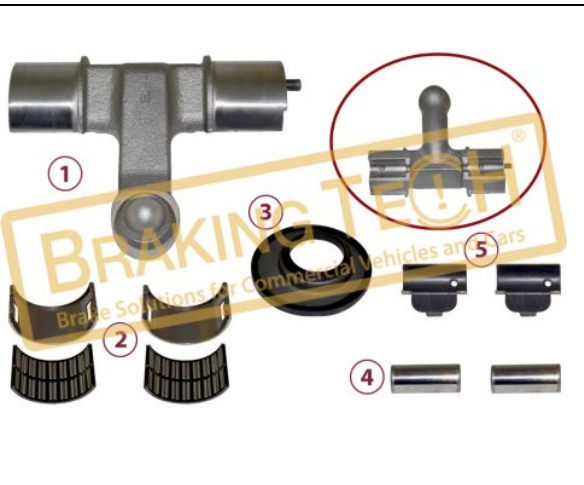

No	BT No	Information
1	BTT157 x 1	Lever
2	BTS40 x 2	Lever Bearing
3	BTT154 x 2	Pin