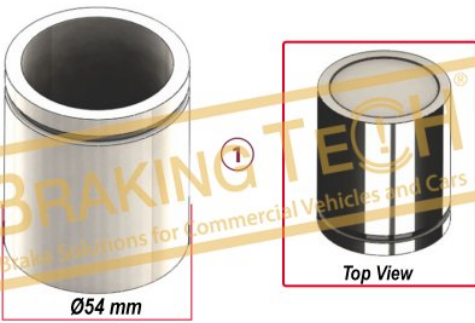

BTG80048

No	BT No	Information
1	BTT370 x 1	Piston Ø54x 63.30 mm.

Description :

Caliper Piston

Application : :
Girling,Meritor HYDRAULIC

OEM No :
68320506