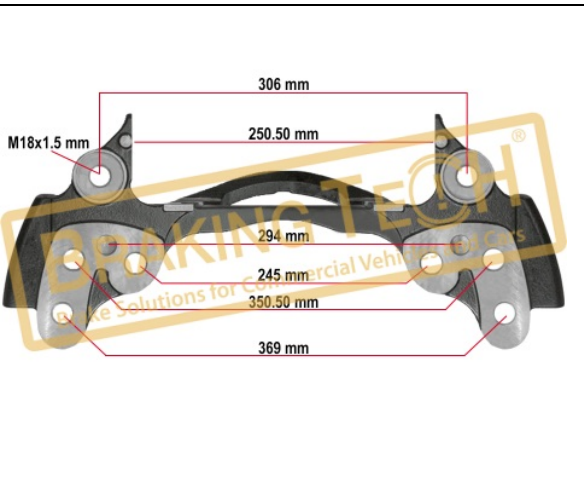

BTC0101104

Description :
Caliper Carrier Meritor(Elsa2)

Application :
22.5" Rim, Renault 420

OEM No :
68324199, 68323673, 68323675, 68323676, 35.50307.5526