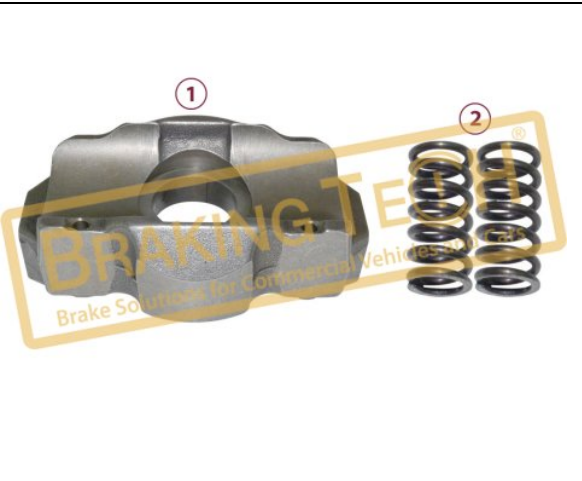

BTW30106

Description :
Caliper Mechanism Body

Application :
SCHMITZ,SCANIA,HENDRICKSON

OEM No :
BrakingTech

No	BT No	Information
1	BTT396 x 1	Mechanism Body
2	BTY40 x 2	Spring