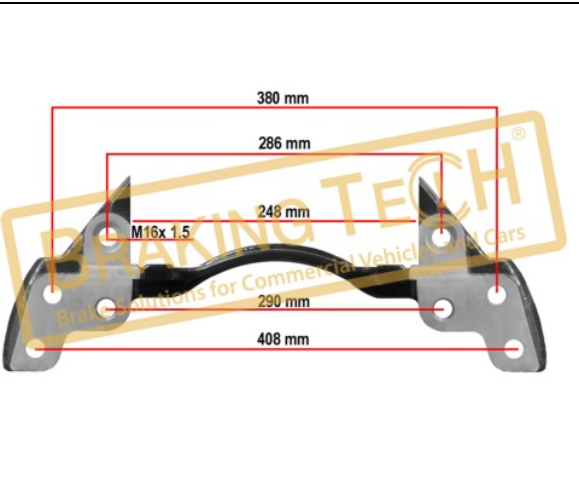

BTC0101112

Description :

Caliper Carrier Knorr(SB7-SN7)

Application :

MB BUS CONNECTO, ZF Axle 22.5", BMC Bus

OEM No :

K001529, K001530, 0004213706, 0004213806