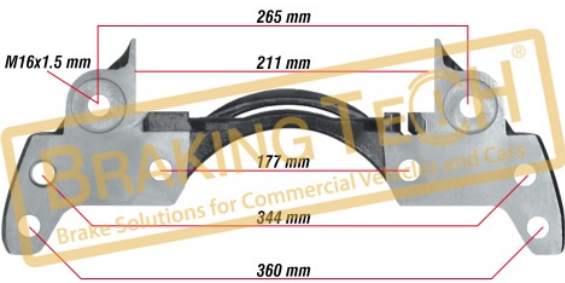

**BTC0101119**

**Description :**  
 Caliper Carrier Wabco R/H(Pan19)  
**Application :**  
 Pan19,5

**BTC0101120**

**Description :**  
 Caliper Carrier Knorr(SN6-7-SK7)  
**Application :**  
 22.5" DAF, CF-XF, Scania, (20mmx2.5 mounting)  
**OEM No :**  
 73355, 73 355, RC73355, CN2E159