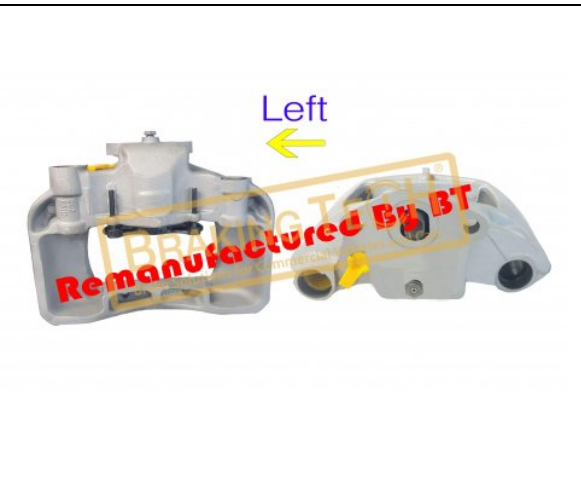

BTS50028

Description :
Caliper Complete Modul T R/H(Reman)

Application :
SBS2220 H0,SBS1918 H0

OEM No :
95621C, 95621, 3080008200, 3080008201, 03080008200, 03080008201, 03080008100, 2092736, 2092739, 71900 1005, 719001005, 719001023, 719001025, 550017648, 550017645, 719001011, 9285420, 96552, JAE 02 504 101 83, JAS 02 104 102 01