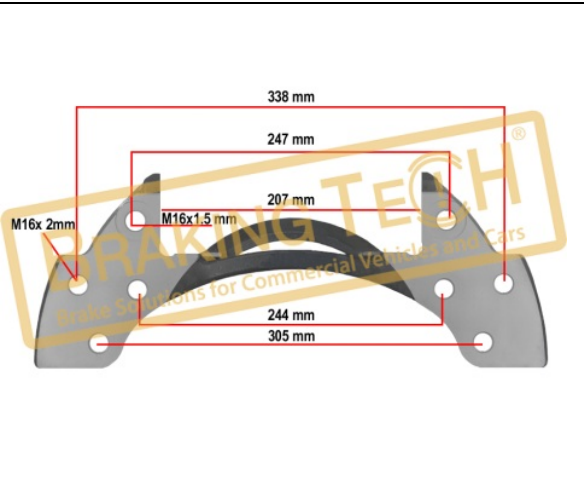

**BTC0101106**

**Description :**  
 Caliper Carrier Meritor(ELSA 225)

**Application : :**  
 VOLVO (with Pin),RVI Magnum DXI

**OEM No :**  
 68325303, MCK1297, MCK1322, 85109886, 5001 866 384

**BTC0101111**