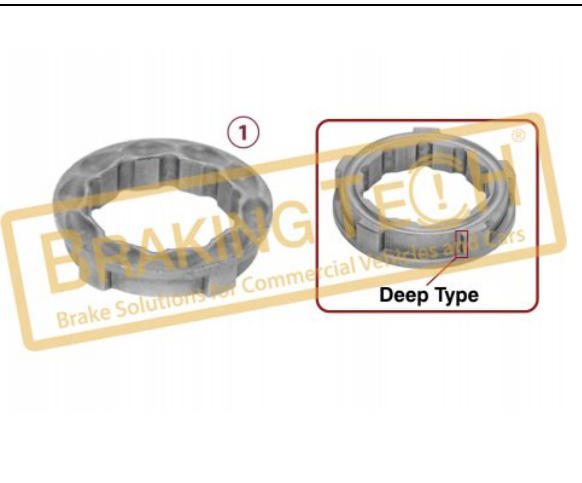

BTS50036

Description :
Caliper Mechanism Bearing House

No	BT No	Information
1	BTT533 x 1	Bearing House (Deep Type)...

Application :
GEN II Type
OEM No :
BrakingTech