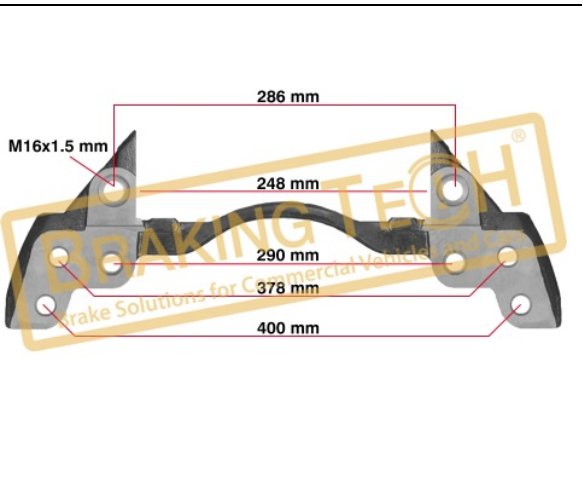

BTC0101204

Description :
Caliper Carrier Knorr(SN7)(L-R/H)

Application : :
SN7128,SN7168,SN7138,SN7178,DAF

OEM No :
K001337 , K002447, K006433, K011392, K110282, 1612741, 1627247, 1658013, K001336, K002446, K006432, K011391, K110281, 1612740, 1627246, 1658012