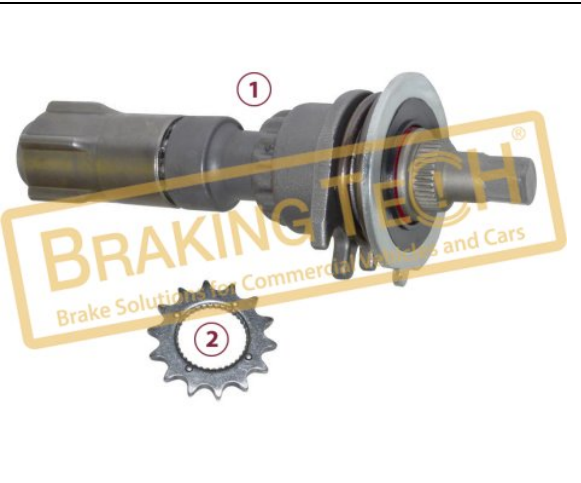

BTK10051

Description :
Caliper Adjusting Mechanism(HeXagon)

Application :
Knorr-Bremse Calipers

OEM No :
MCKSK.10.4, CKSK.10.40

No	BT No	Information
1	BTT68-01 x 1	Adjusting Mechanism
2	BTT75 x 1	Mechanism Gear