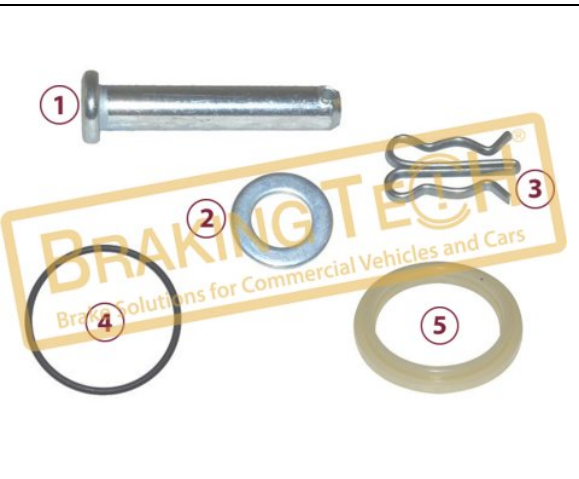

BTK10162

Description :
Caliper&Brake Pad Components

Application : :
SB 7

OEM No :
K047474

No	BT No	Information
1	BTT83 x 1	Detent Pin
2	BTS8 x 1	Washer
3	BTS7 x 1	Cotter Pin
4	BTK9 x 1	O-Ring
5	BTP24 x 1	Teflon Ring