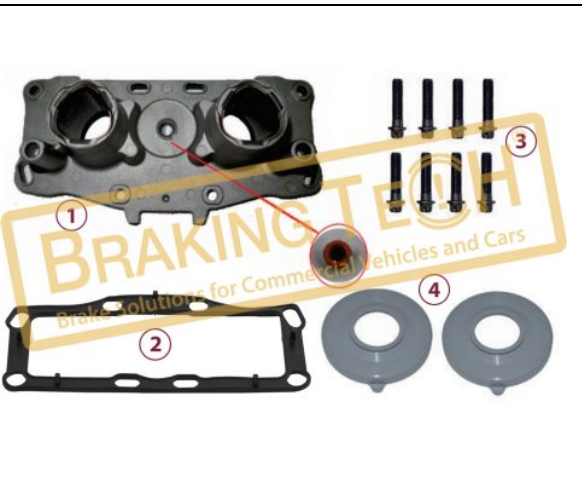

BTM20232-01

Description :
Caliper Calibration Mechanism(Universal Type)

Application :
Suitable for Trucks&Buses

OEM No :
BrakingTech

No	BT No	Information
1	BTT293 x 1	Aluminium Cap (Center Wit ...
2	BTK108 x 1	Gasket
3	BTC19 x 8	Screw M8X1.25X45mm