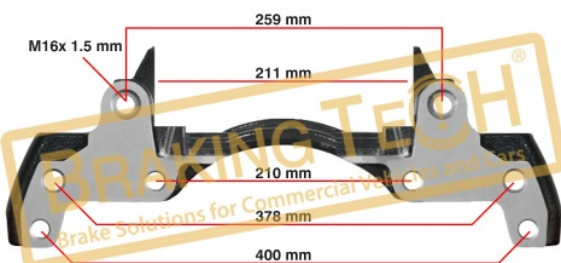

BTC0101221

Description :
Caliper Carrier SAF Modul T Axle

Application : :
MODUL T AXLE

OEM No :
BrakingTech