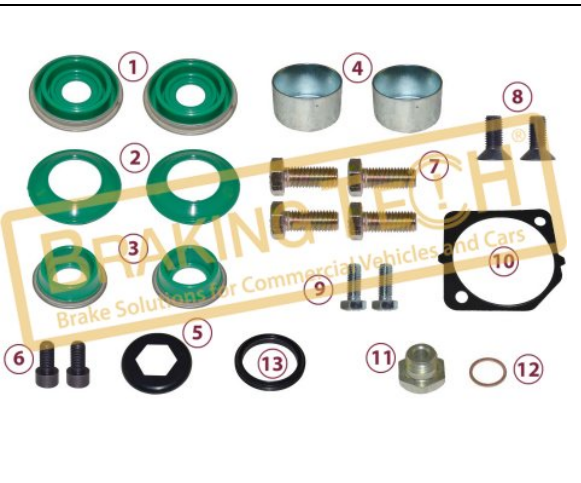

BTM20011

Description :
Caliper Repair Kit(DX195)

Application :
ROR L,M,T M Series

OEM No :
DSB104

No	BT No	Information
1	BTK26 x 2	Boot
2	BTK27 x 2	Dust Cover
3	BTK28 x 2	Boot
4	BTS14 x 2	Metal Tap Ø 42 / 28 mm
5	BTK29 x 1	Dust Cover 52x4,60
6	BTC12 x 2	Screw M10x1,5x20mm
7	BTC13 x 4	Screw M12x1,75x30mm
8	BTC14 x 2	Screw M12x1,75x23mm
9	BTC15 x 2	Screw M8x1,25x20mm
10	BTCN1 x 1	Gasket
11	BTC16 x 1	Plug Bolt
12	BTS50 x 1	Washer
13	BTK31 x 1	Seal