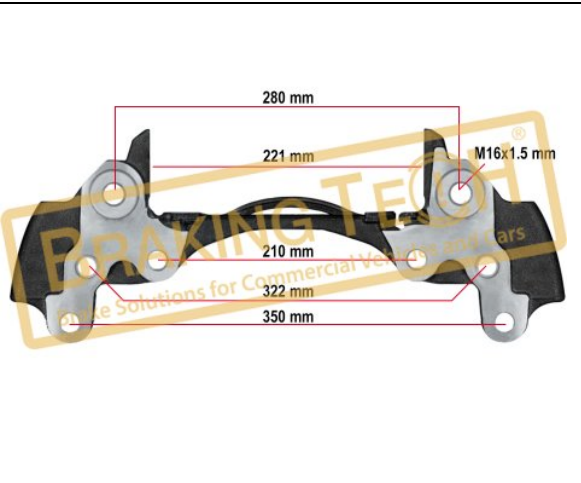

BTC0101122

Description :
Caliper Carrier Maxx22 Arocs(Rear/Right)

Application : :
MAXX22,MAXX22L,MB Type

OEM No :
640 915 745 4, 000 423 2206, A0004232206