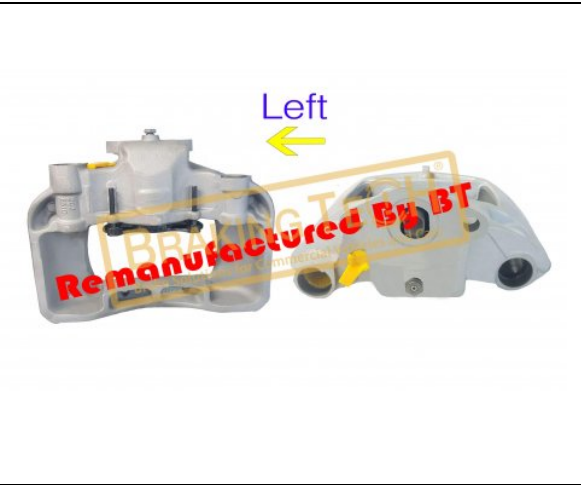

BTS50028

Description :
Caliper Complete ModulT R/H(Reman)

Application : :
SBS2220 H0,SBS1918 H0

OEM No :
95621C, 95621, 3080008200, 3080008201, 03080008200, 03080008201, 03080008100, 2092736, 2092739, 71900 1005, 719001005, 719001023, 719001025, 550017648, 550017645, 719001011, 9285420, 96552, JAE 02 504 101 83, JAS 02 104 102 01