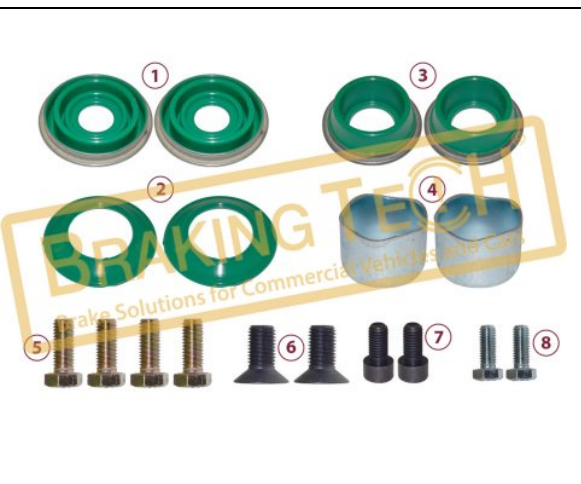

BTM20009

Description :
Caliper Repair Kit(DX195)

Application :
ROR L,M,T M Series

OEM No :
SerinFren

No	BT No	Information
1	BTK26 x 2	Boot
2	BTK27 x 2	Dust Cover
3	BTK28 x 2	Boot
4	BTS14 x 2	Metal Tap Ø 42 / 28 mm
5	BTC13 x 4	Screw M12X30mm
6	BTC14 x 2	Screw M12X30mm FT
7	BTC12 x 2	Screw M10X20mm
8	BTC15 x 2	Screw M8X20mm