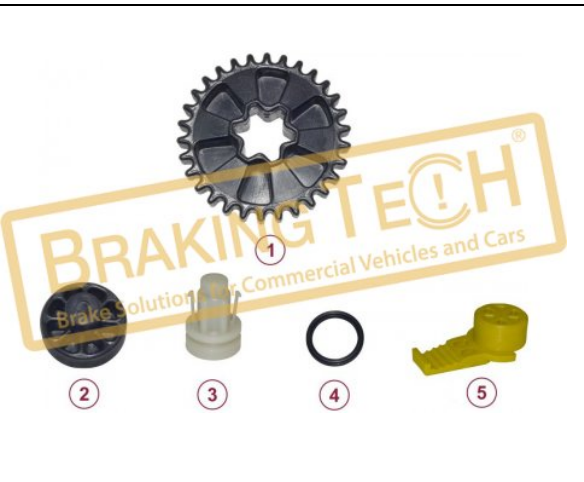

BTS50012

Description :
Caliper Plastic Caps Repair Kit

Application :
Modul T-HALDEX (SBS2220)

OEM No :
BrakingTech

No	BT No	Information
1	BTP40 x 1	Plastic Gear
2	BTP39 x 1	Plastic Tap
3	BTP41 x 1	Plastic Gear
4	BTP42 x 1	O-ring
5	BTP43 x 1	Plastic Tap