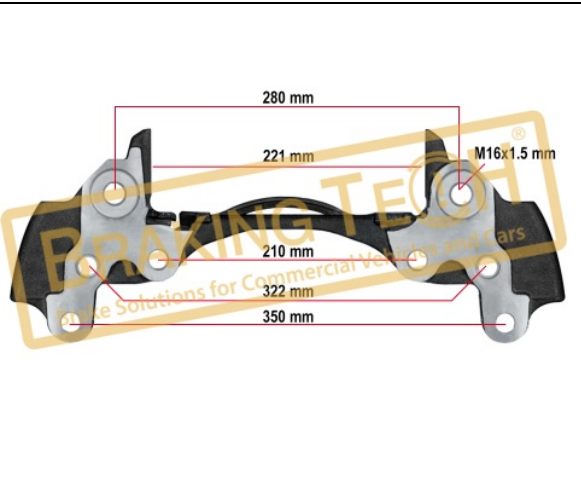

BTC0101123

Description :
Caliper Carrier Maxx22 Arocs(Rear/Left)

Application : :
MAXX22,MAXX22L,MB Type

OEM No :
640 915 744 4, 000 423 2306, A0004232306