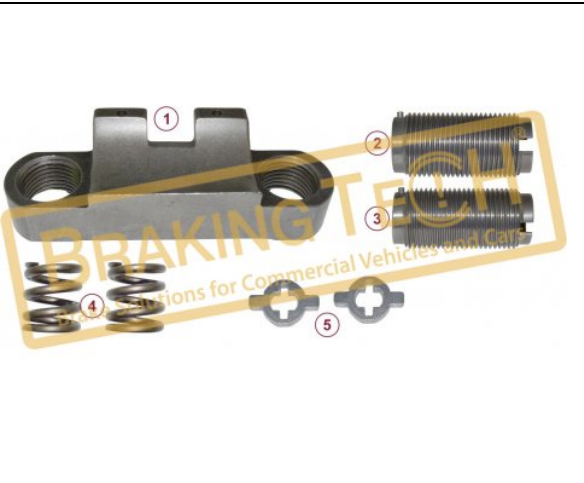

BTW30054

Description :
Caliper Bridge Assembly

Application : :
RVI Midlum 14T, DAF LF55

OEM No :
40 225 004, 40 225 003

No	BT No	Information
1	BTT206 x 1	Bridge
2	BTT207 x 1	Calibration Bolt (Right) ...
3	BTT208 x 1	Calibration Bolt (Left)
4	BTY25 x 2	Spring
5	BTT209 x 2	Locking Shim