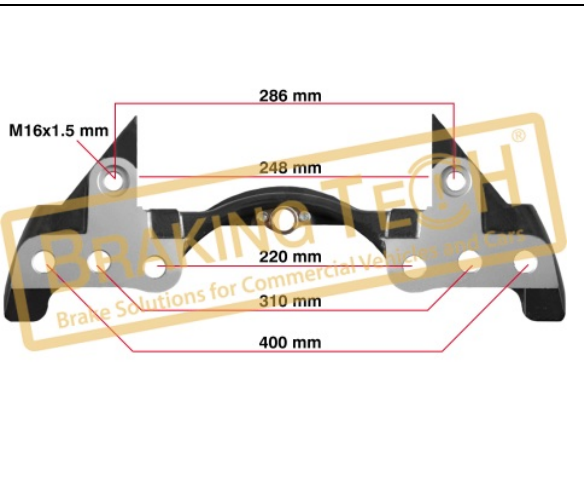

BTC010132

Description :
Caliper Carrier Knorr(SB6-7)

Application : :
SB6,SB7,SB7 radial-for BPW 22.5' type

OEM No :
K001505, K002756, I1197270061, 09.801.02.49.0