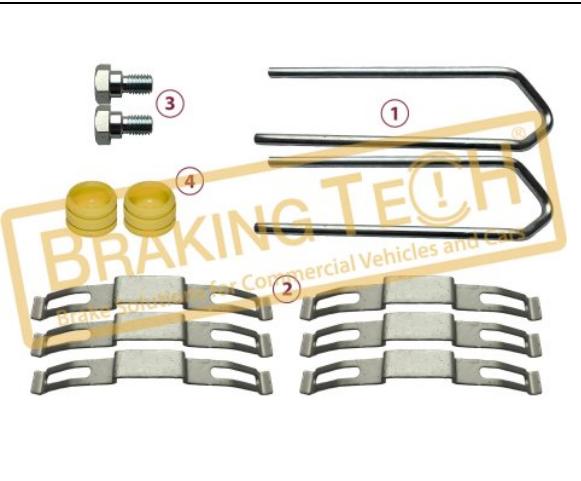

**BTW30095**

**Description :**  
 Caliper Brake Pad Retainer Set

**Application :**  
 DAF,SCANIA,SCHWARZMÜLLER

**OEM No :**  
 S-32676-1

**WVA :**  
 29162, 29168

No	BT No	Information
1	BTS130 x 2	Pad Retainer
2	BTS133 x 6	Retainer Shield
3	BTC89 x 2	Screw M10x1,50x20
4	BTK69 x 2	Rubber Tap