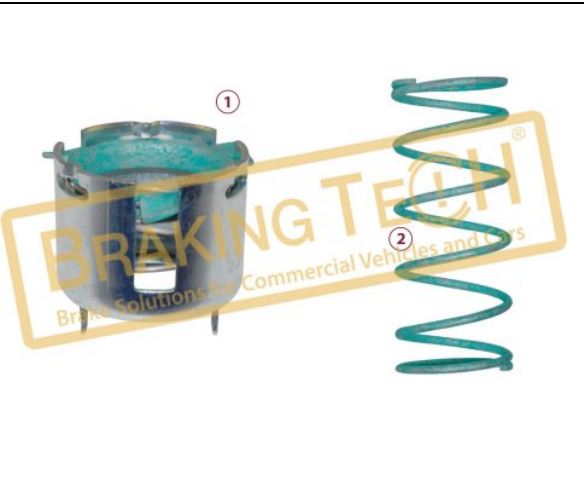

BTZ60014

Description :
Reverse Lock Repair Kit (Right)

Application :
MB,VOLVO,IVECO,FORD,DENNIS,RENAULT,BMC,DAF

OEM No :
ST1037, ST4020, 68191541, 1892003407911, 8604737, N2509996047, 3098273, AWD A4027699, 6539973, 6138604, 9C462K400BA, 9P910412, 1694366, 276098, 7400 276 098, 3346441R91, 1386099

No	BT No	Information
1	BTS143 x 1	Locking Shim
2	BTY30 x 1	Locking Spring