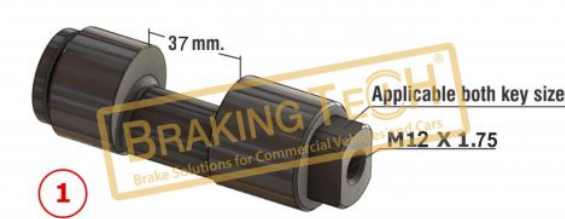

BTG80002-02

Description :
Caliper Setting Shaft

No	BT No	Information
1	BTT433-01 x1	Adjusting Shaft

Application :
Brembo Series

OEM No :
BrakingTech