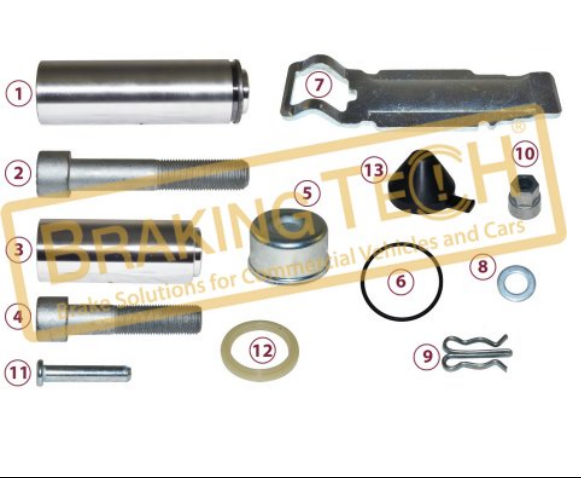

BTK10128

Description :
Caliper&BrakePad Components

Application ::
SB 7

OEM No :
K048276

No	BT No	Information
1	BTT6 x 1	Guide Pin Ø36x14mm
2	BTC3 x 1	Screw M16x1,5x85mm
3	BTT1 x 1	Guide Pin Ø32X80mm
4	BTC1 x 1	Screw M16X1,5X80mm
5	BTS4 x 1	Metal Tap
6	BTK9 x 1	O-Ring
7	BTS6 x 1	Pad Retainer (20mm)
8	BTS8 x 1	Washer
9	BTS7 x 1	Cotter Pin
10	BTT76 x 1	Calibration Loaf
11	BTT83 x 1	Detent Pin
12	BTP24 x 1	Teflon Ring
13	BTK4 x 1	Rubber Tap (38mm)