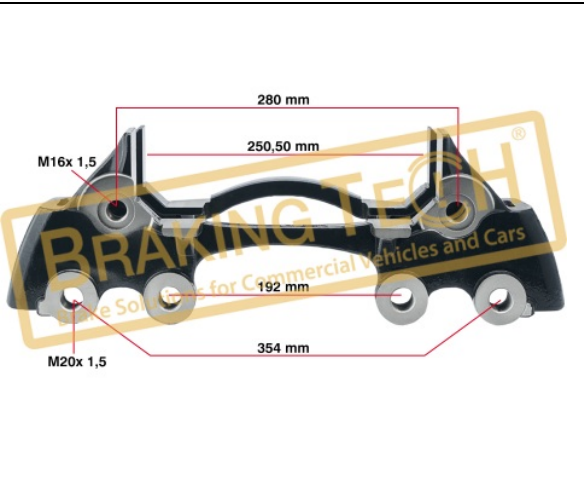

BTC0101131

Description :
Caliper Carrier Meritor(D3)
Application :
Renault Premium,Magnum
OEM No :
68320814