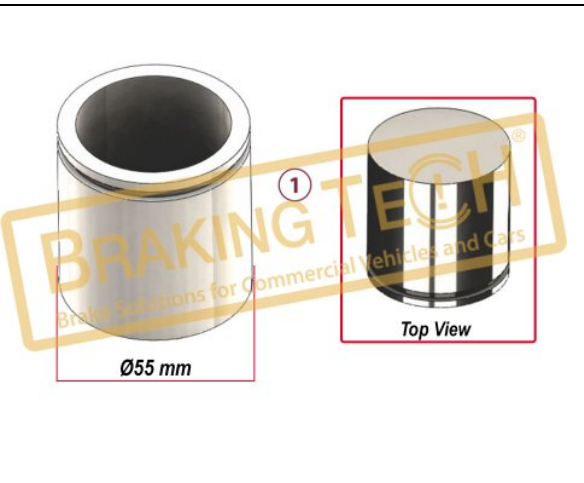

BTG80056

Description :

Caliper Piston

Application : :

Hydraulic

OEM No :

BrakingTech

No	BT No	Information
1	BTT417 x 1	Piston Ø55 x 56 mm.