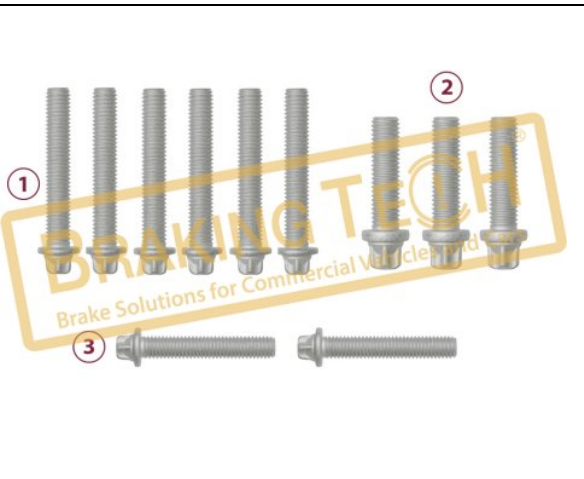

No	BT No	Information
1	BTT10 x 1	Guide Pin Ø34X120mm
2	BTK20 x 1	Rubber Bush Ø34X40/95mm

**BTK10196**

**Description :**  
 Cover Bolts

**Application : :**  
 Knorr Calipers

**OEM No :**  
 TT Ref: CKSK.18.5