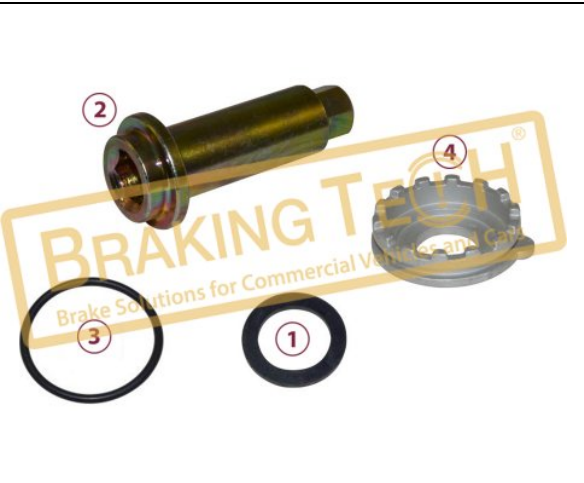

No	BT No	Information
1	BTK90 x 1	
2	BTT259 x 1	Pin oem:68191930-50060184 ...
3	BTK91 x 1	
4	BTT260 x 1	Cap (Thin Thread) 23 Teet ...
5	BTK92 x 1	

**BTZ60012**

**Description :**  
Lock Cap Repair Kit (14 Teeth)