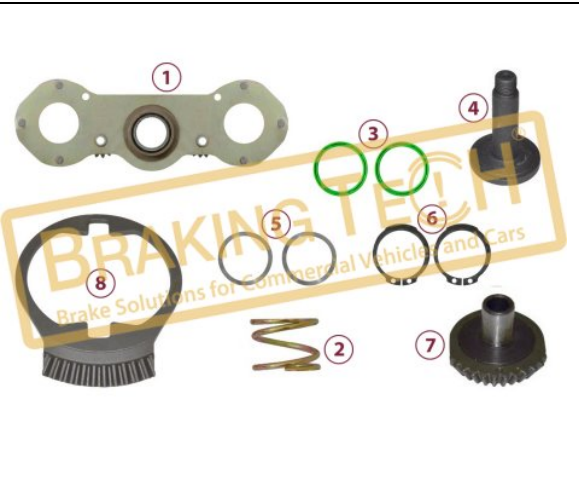

No	BT No	Information
1	BTT95 x1	Mechanism
2	BTY5 x1	Spring
3	BTK32 x 2	Seal 23,50x28,60x2,00
4	BTT97 x1	Pin
5	BTC13 x 4	Screw M12X30mm
6	BTC14 x 2	Screw M12X30mm
7	BTC15 x 2	Screw M8X20mm
8	BTC16 x 1	Screw
9	BTS50 x 1	Washer
10	BTT98 x 1	Gear
11	BTT99 x 1	Central Gear