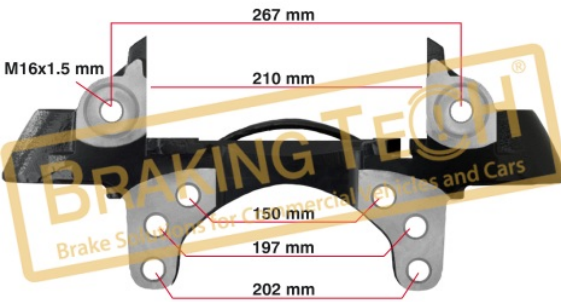

BTC0101114

Description :
Caliper Carrier Maxx22T R/H

Application :
SCHMITZ Trailers Axles SCB430W1,D1-6J20

OEM No :
6402227406