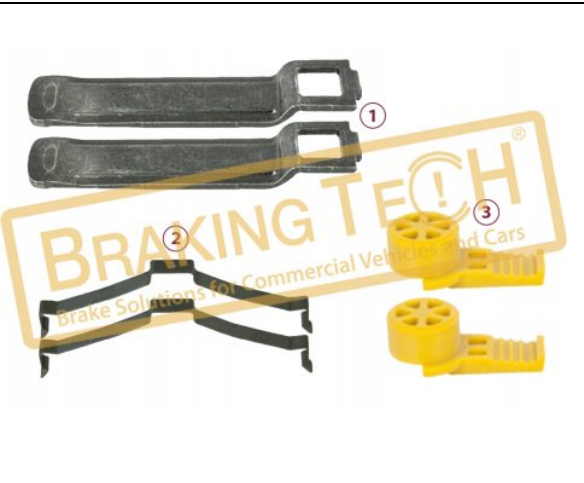

BTS50020-02

Description :
Caliper Brake Pad Service Kit

Application :
Haldex DBT22LT

OEM No :
790-22117
WVA :
29195, D1583, 29175

No	BT No	Information
1	BTS128 x 2	Pad Retainer
2	BTS127 x 2	Lock Spring
3	BTP43 x 2	Plastic Tap