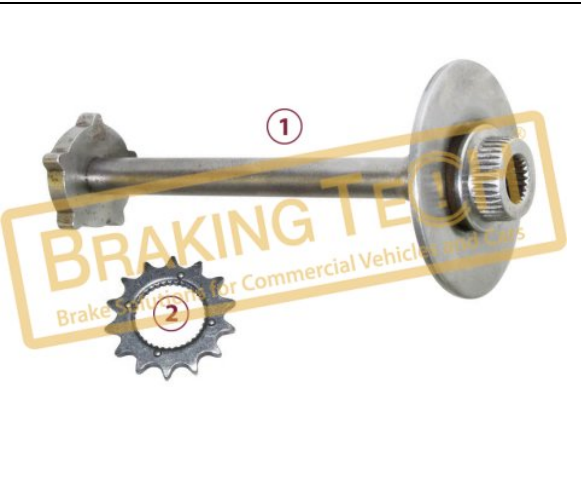

BTK10057

Description :
Caliper Adjusting Mechanism

Application : :
MERCEDES ACTROS,AXOR,SCHMITZ Trailer

OEM No :
BrakingTech

No	BT No	Information
1	BTT75 x1	Mechanism Gear
2	BTT74 x1	Adjusting Mechanism