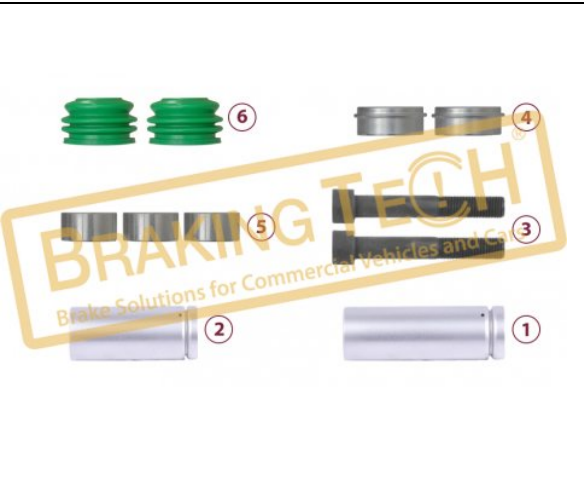

BTW30117

Description :
Caliper Repair Kit
Application :
1600VG,MB Bus,Neoplan,DAF-F-55
OEM No :
12 999 551, 000 420 0982, N1.01101.5717,
12999551VT

No	BT No	Information
1	BTT333 x 1	Pin 35x110mm
2	BTT382 x 1	Pin 34,8x98,5mm
3	BTC93 x 2	Pin Bolt M16 x 1,5 x 110m ...
4	BTS125 x 2	Pin Cap 42/17mm
5	BTB34 x 4	Pin Bush 35x39x20 mm
6	BTK119 x 2	Pin Boot