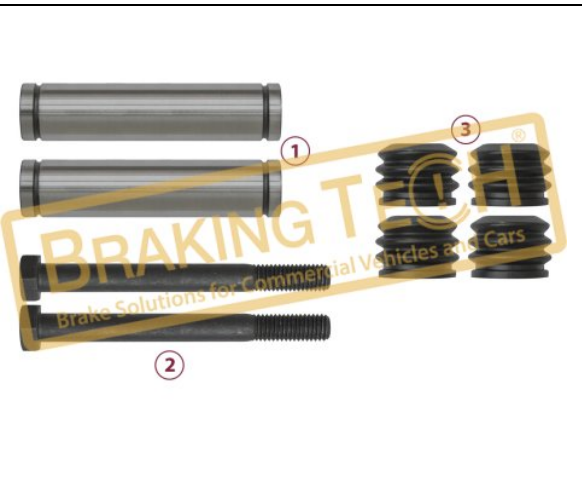

BTG80009

Description :
Caliper Repair Kit

Application :
Brembo, iveco EuroCargo 75E, DAILY CITY 2000-35C9/11/13-50C11/13/15-DAILY 96 35.8/10/12-49.10/12, RENAULT MASCOT 90-110 3,5 E 5TONNES, NISSAN ATLEON 120

OEM No :
93161759, 42534122, 93161849, 500352569, 98493244, 42532691, 42532307, 42568972

No	BT No	Information
1	BTT349 x 2	Guide Pin Ø 22 / 90 mm
2	BTC79 x 2	Bolt M12 x 1.75 x 110
3	BTK120 x 4	Pin Boot