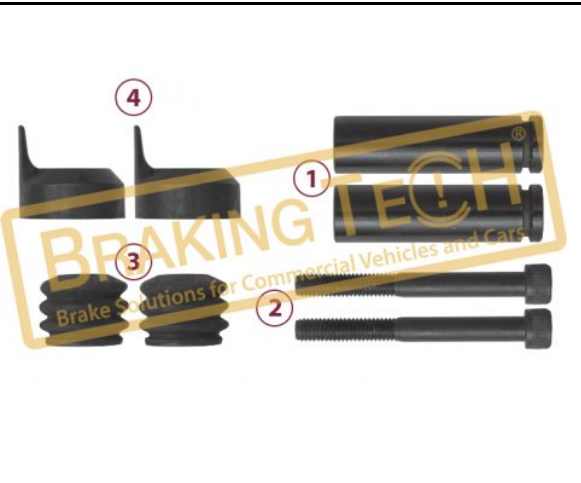

BTI71004

Description :
Caliper Repair Kit

Application :
IVECO 42536172/173/174/175,DAILY CITY 2000-35C9/11/13-35S9/11/13/15-50C11/13/15,NISSAN ATLEON 120 2003,RENAULT MASCOT 90-110 3,5 E 5TONNES

OEM No :
93162193, 440009X187

No	BT No	Information
1	BTT354 x 2	Guide Pin Ø18x63 mm
2	BTC109 x 2	Screw M8x70 mm
3	BTK132 x 2	Boot
4	BTK133 x 2	Rubber Cap