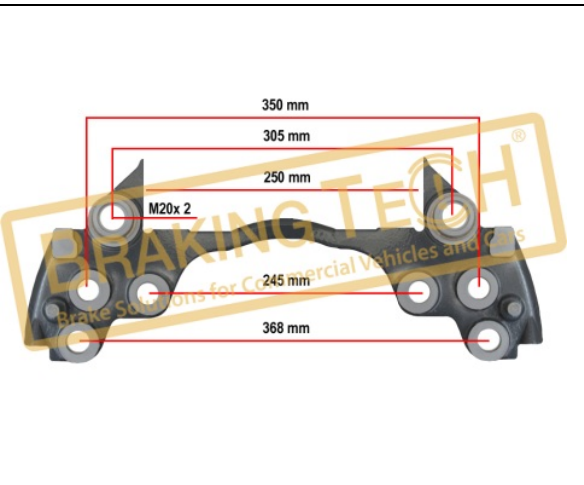

BTC0101105

Description :
Caliper Carrier Meritor(D Duco)

Application : :
VOLVO,DAF,ROR

OEM No :
68322778, 1489072, 3092253, 68322849