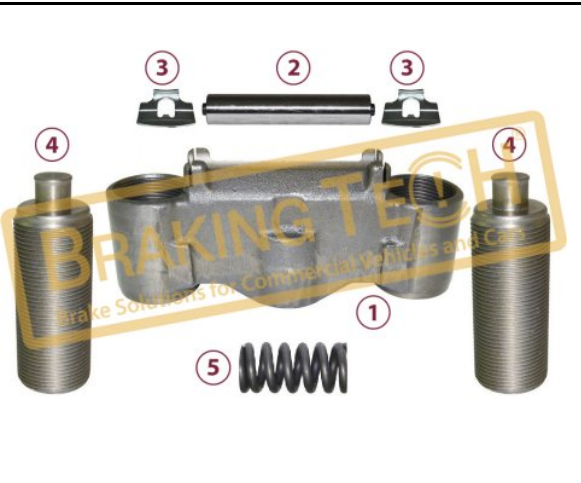

BTK10032

Description :
Caliper Bridge Assembly

Application :
MERCEDES AXOR ACTROS, BPW Axle

OEM No :
CKSK.17.1

No	BT No	Information
1	BTT61 x 1	Bridge
2	BTT59 x 1	Lever Pin
3	BTT60 x 2	Metal Sheet
4	BTT64 x 2	Calibration Bolt 3 Thread ...
5	BTY1 x 1	Bridge Spring