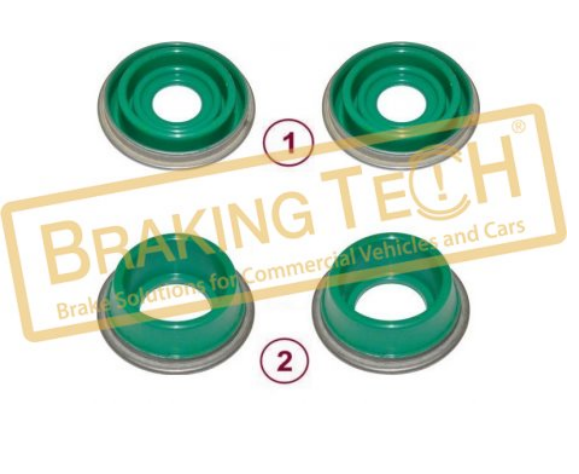

BTM20310

Description :
Caliper Boot Repair Kit(DX175)

Application :
DX175

No	BT No	Information
1	BTK103 x 2	Boot
2	BTK104 x 2	Boot