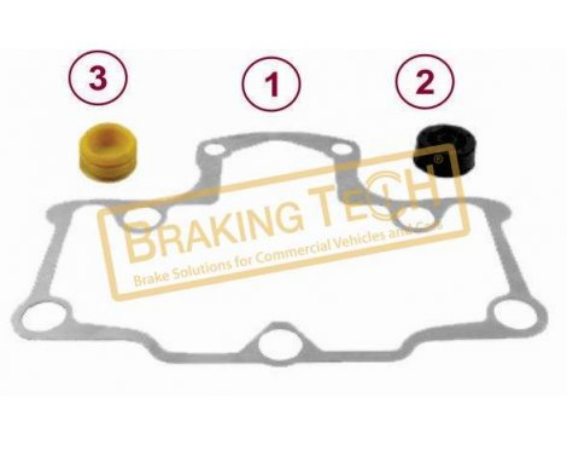

BTW30070

Description :
Caliper Cover Gasket Kit

Application :
RVI Midlum 14T,DAF LF55

OEM No :
BrakingTech

No	BT No	Information
1	BTCN10 x 1	Cover Metal Gasket
2	BTK68 x 1	Head Cap Seal
3	BTK69 x 1	Rubber Tap