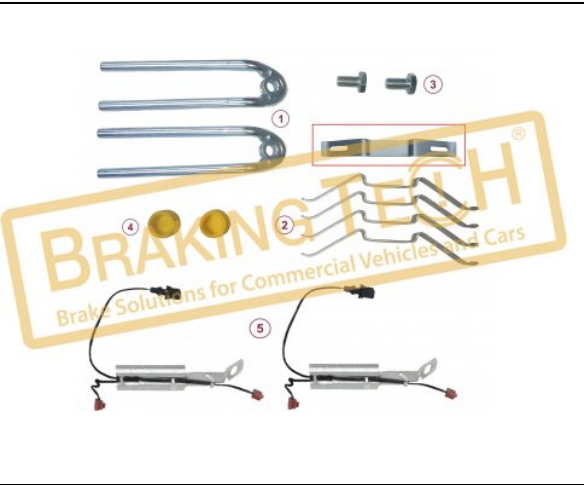

BTW30128

Description :
Caliper Brake Pad Retainer Set

Application :
DAF,MAN,OTOKAR,ISUZU,MB,R.V.I.,IVECO

OEM No :
969900275, 68323004

WVA :
29141, 29142, 29119

No	BT No	Information
1	BTS130-01 x 2	Pad Retainer 171mm(Length ...
2	BTS131 x 4	Retainer Shield
3	BTC89 x 2	Screw M10x1,25/ 20mm
4	BTK69 x 2	Rubber Tap
5	BTWS8400 x 2	Indicator Cable 375 mm