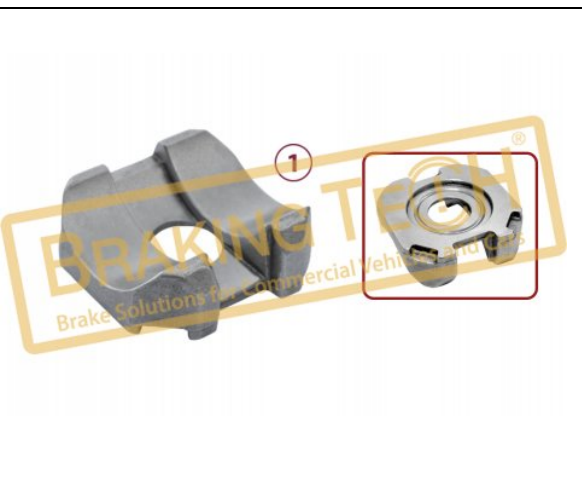

BTS50034

Description :
Caliper Lever Bearing House

No	BT No	Information
1	BTT531 x 1	Bearing House

Application :
GEN II Type
OEM No :
BrakingTech