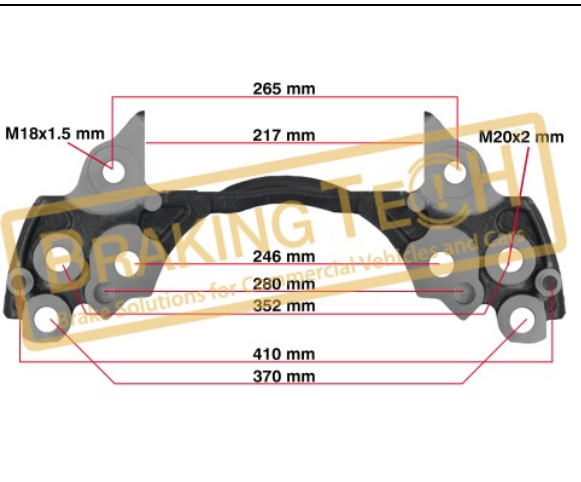

BTC0101133

Description :
Caliper Carrier Meritor Elsa2(Without Pin)

Application :
Volvo City Bus,B7,B9,City Bus 5010

OEM No :
BrakingTech