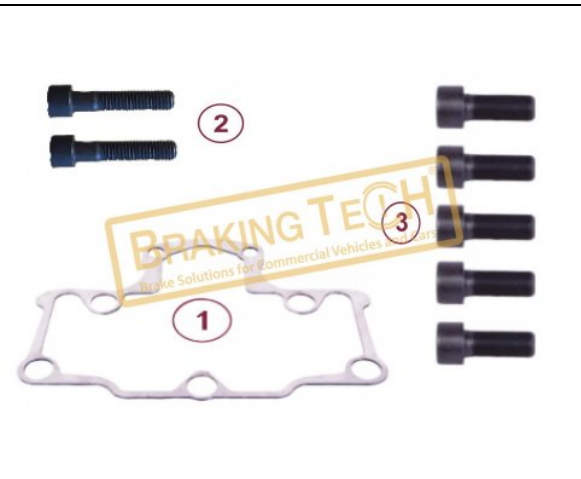

BTW30082

Description :
Caliper Gasket & Bolts Repair Kit

Application :
RVI Midlum 14T,DAF LF55

OEM No :
40 225 004, 40 225 003

No	BT No	Information
1	BTCN10 x 1	Gasket(Metal)
2	BTC50 x 2	Bolt M10x1,5x45mm
3	BTC26 x 5	Screw M16x1,5x40mm