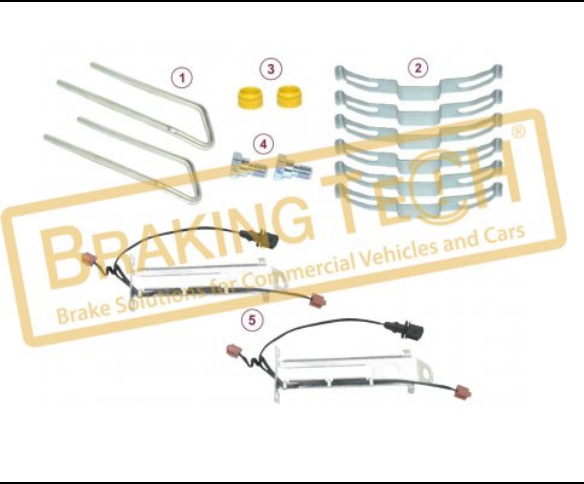

**BTW30128**

**Description :**  
Caliper Brake Pad Retainer Set

**Application :**  
DAF,MAN,OTOKAR,ISUZU,MB,R.V.I.,IVECO

**OEM No :**  
969900275, 68323004

**WVA :**  
29141, 29142, 29119

No	BT No	Information
1	BTS130-01 x 2	Pad Retainer 171mm(Length ...
2	BTS131 x 4	Retainer Shield
3	BTC89 x 2	Screw M10x1,25/ 20mm
4	BTK69 x 2	Rubber Tap
5	BTWS8400 x 2	Indicator Cable 375 mm