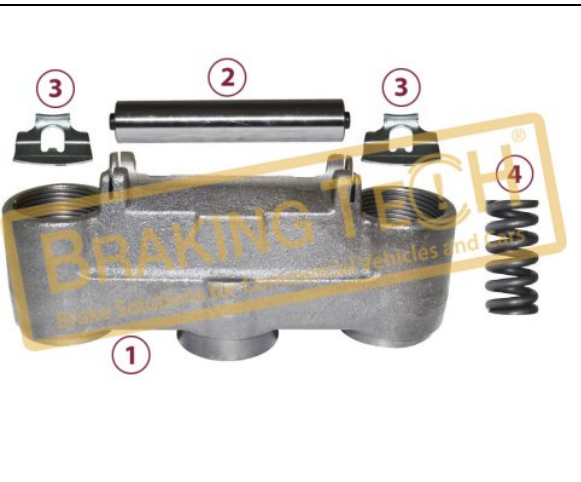

**BTK10031**

**Description :**  
 Caliper Bridge

**Application :**  
 BPW Axles, MERCEDES, KRONE, FRUEHAUF Trailer

**OEM No :**  
 BrakingTech

No	BT No	Information
1	BTT61 x 1	Bridge
2	BTT59 x 1	Lever Pin
3	BTT60 x 2	Metal Sheet
4	BTY1 x 1	Bridge Spring

**BTK10032**

**Description :**  
 Caliper Bridge Assembly

**Application :**  
 MERCEDES AXOR ACTROS, BPW Axle

**OEM No :**  
 CKSK.17.1

No	BT No	Information
1	BTT61 x 1	Bridge
2	BTT59 x 1	Lever Pin
3	BTT60 x 2	Metal Sheet
4	BTT64 x 2	Calibration Bolt 3 Thread ...
5	BTY1 x 1	Bridge Spring

**BTK10033**

**Description :**  
 Caliper Bridge

**Application :**  
 Mercedes-Benz Onibus, Citaro, SCANIA, MAN

**OEM No :**  
 BrakingTech

No	BT No	Information
1	BTT62 x 1	Bridge
2	BTT59 x 1	Lever Pin
3	BTT60 x 2	Metal Sheet