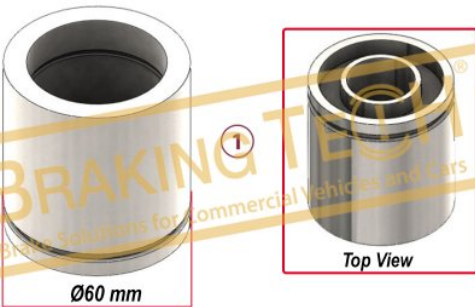

BTG80049

No	BT No	Information
1	BTT409 x 1	Piston Ø60 x Ø28 x 62 m...

Description :

Caliper Seal&Metal Shield Kit

Application : :
ATE Calipers Front and Rear UNIMOGS

OEM No :
0004209983, A0004209983