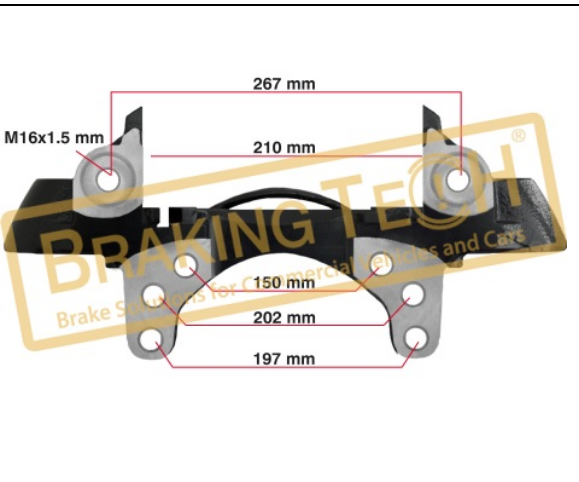

**Description :**

Caliper Carrier Knorr(SB7-SN7)

**Application :**

MB BUS CONNECTO, ZF Axle 22.5", BMC Bus

**OEM No :**

K001529, K001530, 0004213706, 0004213806

**BTC0101113**

**Description :**