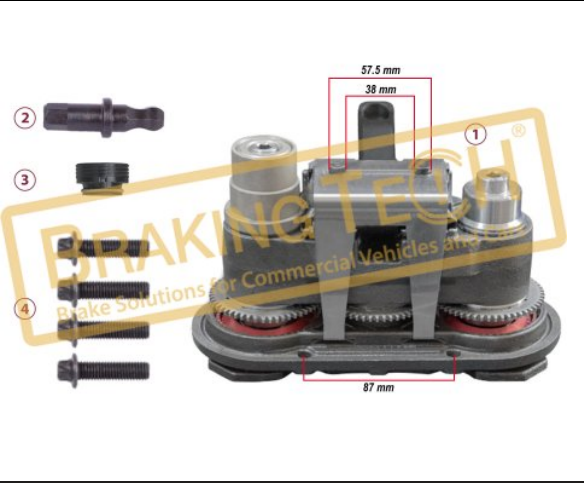

BTH90070

Description :
Caliper Mechanism, Piston & Cover Set

Application :
Haldex

OEM No :
89753

No	BT No	Information
1	BTT523 x 1	Mechanism, Piston & Cover ...
2	BTT311 x 1	Adjusting Bolt
3	BTP52 x 1	Plug
4	BTC67 x 4	Screw M8x 30 mm