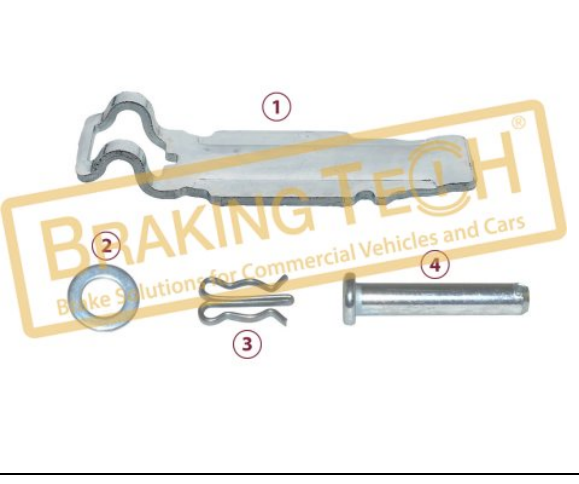

BTK10157

Description :
Caliper Pad Retainer Repair Kit

Application :
MERCEDES
ATEGO, ACTROS, AXOR, OTOKAR, ADB22

OEM No :
K000133, 0004202582, 13C3305630AA

WVA :
29087, 29167, 29216, 29148, 29115, 29116, 29118

No	BT No	Information
1	BTS82 x 1	Pad Retainer 25 mm
2	BTS8 x 1	Washer
3	BTS7 x 1	Cotter Pin
4	BTT83 x 1	Detent Pin