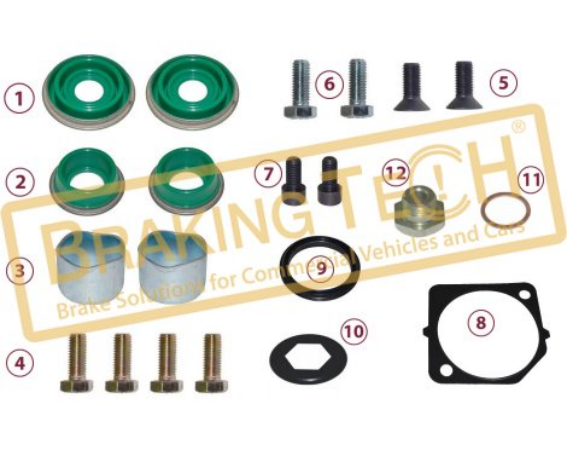

BTM20309

Description :
Caliper Repair Kit(DX175)

Application :
DX175

OEM No :
BT Only

No	BT No	Information
1	BTK103 x 2	Boot
2	BTK104 x 2	Boot
3	BTS69 x 2	Metal Tap Ø 42 / 28 mm
4	BTC57 x 4	Screw M10 x 1,5 x 25 mm
5	BTC56 x 2	Screw M10 x 1,5 x 20 mm
6	BTC58 x 2	Screw M8 x 1,25 x 16 mm
7	BTC55 x 2	Screw M8 x 1,25 x 20 mm
8	BTCN11 x 1	Gasket
9	BTK105 x 1	Seal
10	BTK106 x 1	Dust Cover 52x4,60
11	BTS70 x 1	Washer Ø19/Ø13 mm
12	BTC54 x 1	Plug Bolt