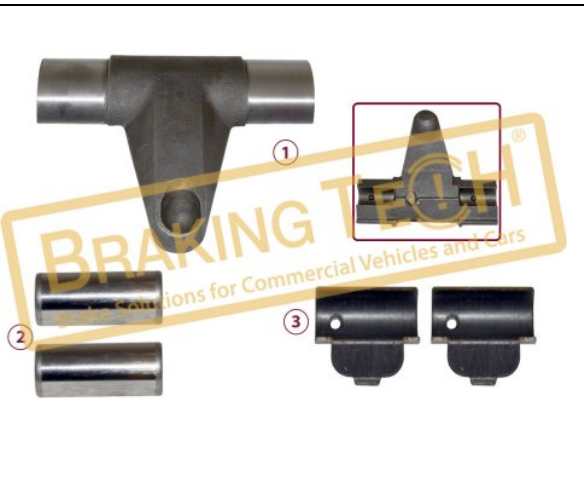

BTM20127

Description :
Caliper Lever (Left-Right)

Application :
R.V.I.Magnum,Premium,IRISBUS,VAN HOOL,MAN
City Bus,VOLVO City Bus,KAROSA,ERF ECS,ECX

OEM No :
BrakingTech

No	BT No	Information
1	BTT155 x 1	Lever
2	BTT154 x 2	Pin
3	BTS40 x 2	Lever Bearing