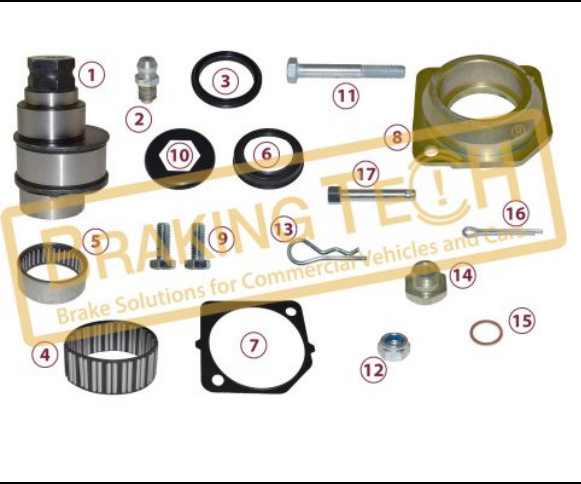

BTM20026

Description :
Caliper Shaft Repair Kit (DX195-225)
Application :
ROR L, M, T M Series
OEM No :
MCK1294, MCK1169, 1689883, 5021 202 850, 2995922, 98133541AS, 193100, 2799441

No	BT No	Information	No	BT No	Information
1	BTT100 x1	Shaft	14	BTC16 x1	Screw
2	BTGR1 x1	Grease Nipple	15	BTS50 x1	Washer Ø19 / Ø13 mm
3	BTK31 x1	Seal Ø35x44x7 mm	16	BTS51 x1	Cotter Pin
4	BTR5 x1	Roller Bearing	17	BTT91 x1	Detent Pin
5	BTR6 x1	Roller Bearing Ø52 / Ø4 ...			
6	BTK33 x1	Seal 35x47x8,80			
7	BTCN1 x1	Gasket			
8	BTT101 x1	Cover			
9	BTC15 x2	Screw M8X20mm			
10	BTK29 x1	Dust Cover 52x4,60			
11	BTC17 x1	Screw M8X60mm			
12	BTC18 x1	Bolt Nut M8			
13	BTT90 x1	Detent Pin