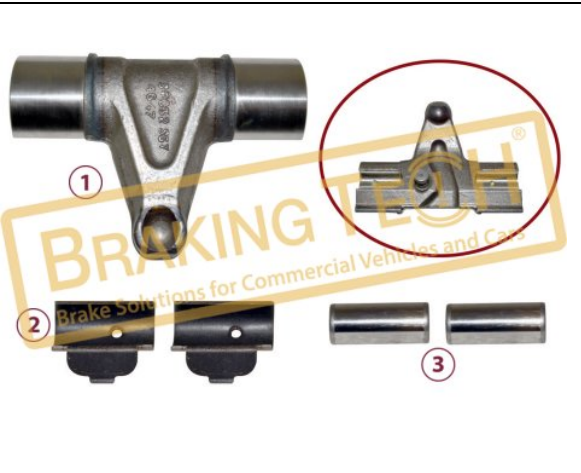

BTM20129

Description :
Caliper Lever (Left-Right)
Application :
Volvo, Renault, ROR L M, T M Series
OEM No :
BrakingTech

No	BT No	Information
1	BTT157 x 1	Lever
2	BTS40 x 2	Lever Bearing
3	BTT154 x 2	Pin