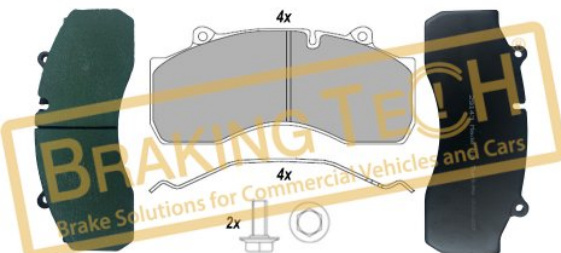

BTA81K001

Description :
Replacement Tools For All

Application :
Useful for all Knorr,Wabco,Haldex,Meritor Variants

OEM No :
ZB9032, I132203, Z004190, Z004361, Z003934, K016743, K015825, Z004354, Z004198, K005986, 02.0130.42.00, 02.0130.39.00, 02.0130.62.00, 02.0130.66.00, 02.0130.57.00, 02.0130.65.00, 02.0130.40.00, 02.0130.63.00, 02.0130.41.00, 02.0130.59.00, 02.0130.58.00, K039062K50, BTA81K001, K158880K50, K037001, I137951004, 4006083750, 640 195 522 2, 640 322 522 2, 300 100 014 2, 791-95231, 81922, P/N 81921, 81920, 89778, 89652, 89936, 81918, K028829

BTA81S001

Description :
Caliper Nut Spanner

Application :
SBS2220,(MODUL T,JUST Type)96546-1816200028

OEM No :
BT only

BTF5552020

Description :
Brake Pad Haldex

No	BT No	Information
1	BTF5552020 x	Brake Pad 248 x 105 x 30

Application :
SAF, GIGANT, SAE, For Caliper: HALDEX DB22

Weight: 10,60

OEM No :
3 057 3179 00, M910027-04, 09291063

WVA :
29143, 29176, 29185, 29120

BTF5552055

Description :
Brake Pad Haldex

No	BT No	Information
1	BTF5552055 x	Brake Pad 210 x 93,8 x 30

Application :
SMB, SAF, For Caliper: HALDEX DB22LT GEN1

Weight: 8,60

OEM No :
09291072, 3057009600, 640001002, 3057009601, 550017646, 716030001, JAE0250410020

WVA :
29195, 29175