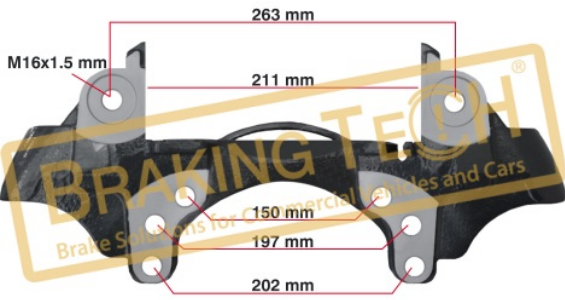

BTC0101218

Description :
Caliper Carrier Wabco Pan22(R/H)
Application :
VALX Axle 22.5"
OEM No :
6402250310, SCB1035095, 1063037