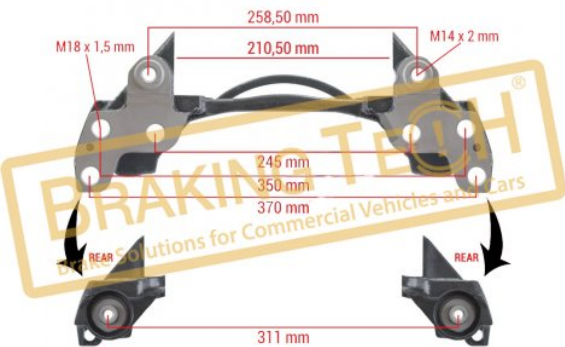

BTC0101220

Description :
Caliper Carrier Haldex(MODUL X)
Application :
MODUL X, Trailer Axle 22.5"
OEM No :
BrakingTech