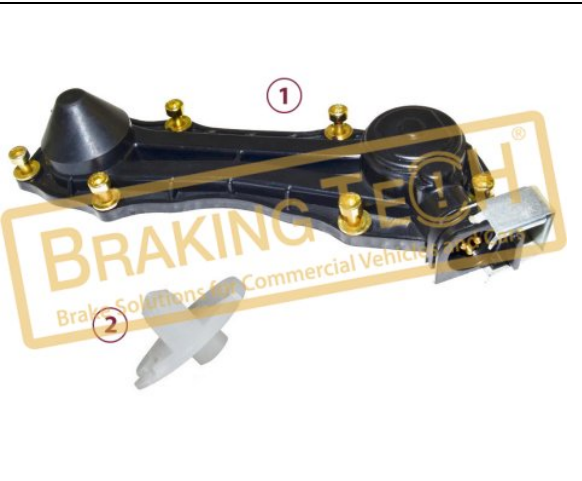

No	BT No	Information
1	BTP5-01 x1	Sensor Cover(Plastic)

**BTK10069-C**

**Description :**  
 Caliper Plastic Cover Clips

**Application : :**  
 Knorr Calipers

**OEM No :**  
 BrakingTech

No	BT No	Information
1	BTS110 x1	Metal Clips