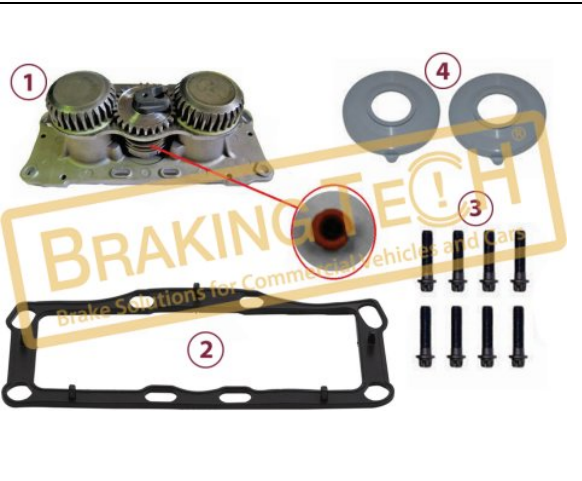

BTM20232

Description :
Caliper Calibration Mechanism Set(Universal Type)

Application :
Suitable for Trucks&Buses

OEM No :
BrakingTech

No	BT No	Information
1	BTT292 x 1	Mechanism Complete (Cente ...
2	BTK108 x 1	Gasket
3	BTC19 x 8	Screw M8X1.25X45mm
4	BTK34 x 2	Dust Cover