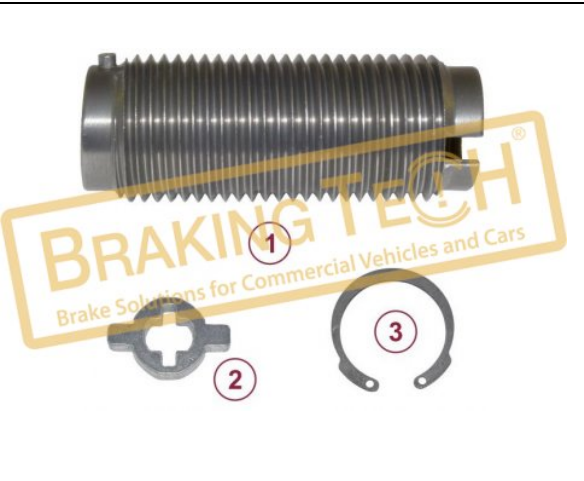

BTW30056

Description :
Caliper Calibration Bolt Kit (Left)

Application : :
RVI Midlum 14T, DAF LF55

OEM No :
BrakingTech

No	BT No	Information
1	BTT208 x 1	Calibration Bolt (Left)
2	BTT209 x 1	Locking Shim
3	BTSK9 x 1	Snap Ring