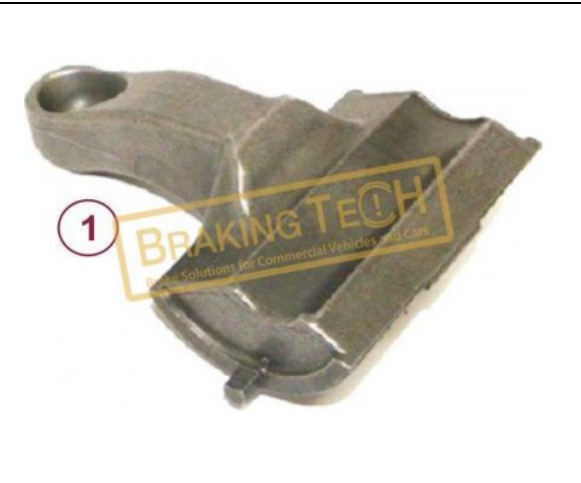

BTH90033

Description :
Caliper Lever

Application :
SAF Axle,DANA Axle,GIGANT Axle,VOLVO,RENAULT

OEM No :
CHSK.9

No	BT No	Information
1	BTT328 x1	Lever