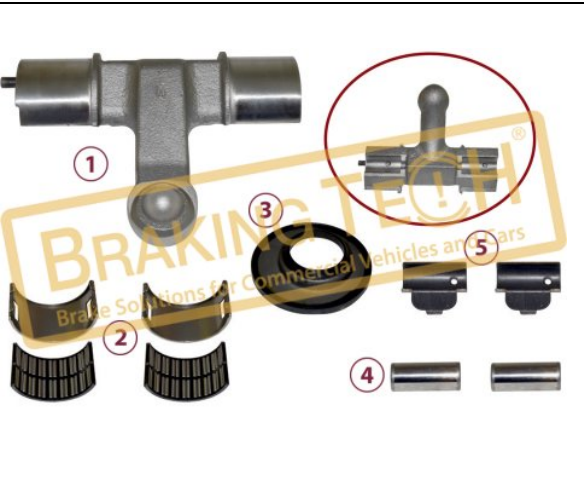

BTM20131

Description :
Caliper Lever Repair Kit (Right)

Application :
VOLVO FL,FL6 H

OEM No :
SJ4097, MCK1399, 85109976, 3092259, 21109754

No	BT No	Information
1	BTT159 x 1	Lever
2	BTR10 x 4	Roller Bearing
3	BTK39 x 1	Eccentric Seal
4	BTT154 x 2	Pin
5	BTS40 x 2	Lever Bearing