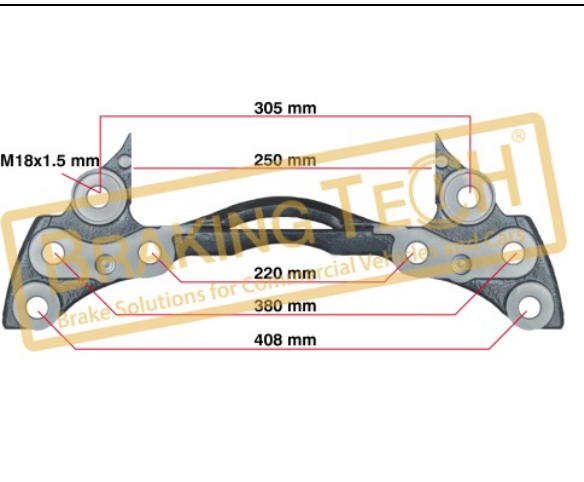

BTC0101121

Description :
Caliper Carrier Meritor(Elsa225-EX225)

Application : :
ROR Axle,22,5",201/202 calipers

OEM No :
321561593