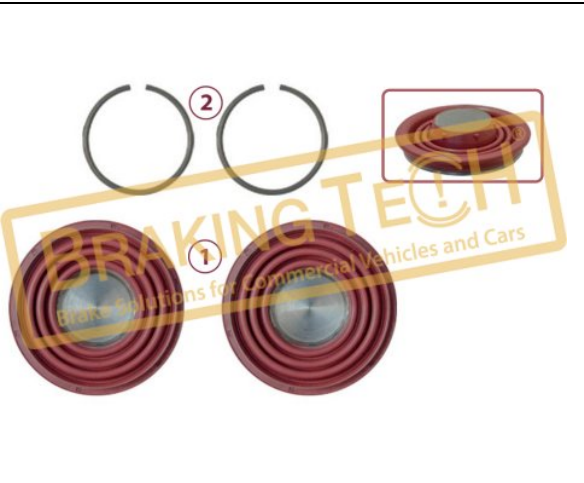

No	BT No	Information
1	BTT511 x1	Bolt

**BTK10208**

**Description :**  
 Caliper Tappet Repair Kit

**Application :**  
 SL7500-7510 Type,K017549

**OEM No :**  
 BrakingTech

No	BT No	Information
1	BTTK85 x 2	Tappet&Boot Assembly
2	BTK16-01 x 2	Tappet Upper Seal
3	BTSK10 x 2	Circlip