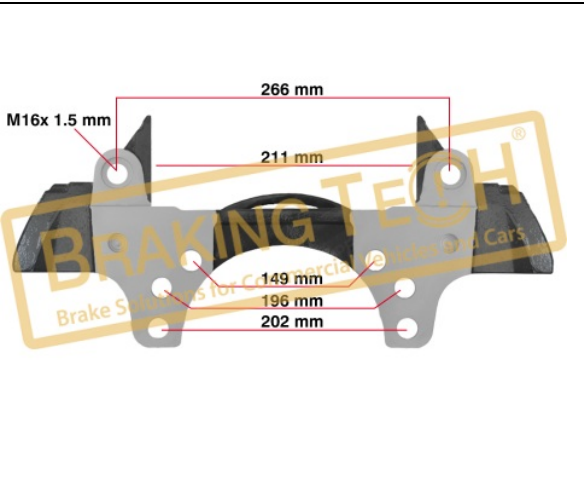

BTC010115

Description :
Caliper Carrier Knorr(SN7)

Application : :
SCHMITZ Trailer,Rim 22,5,SAF

OEM No :
K007475, Z000968