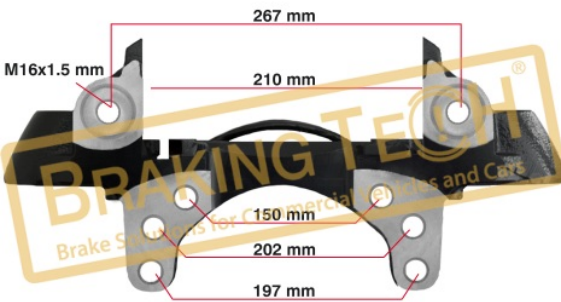

BTC0101113

Description :
Caliper Carrier Maxx22T L/H

Application :
SCHMITZ Axles SCB430W1,D3-6K25

OEM No :
6402227406