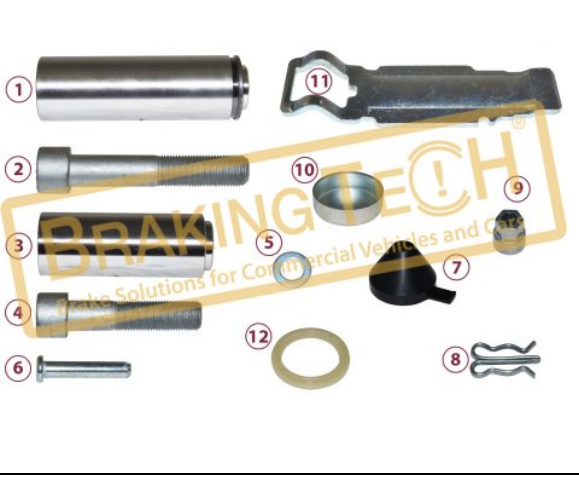

BTK10125

Description :
Caliper & Brake Pad Components

Application :
SK 7, SN 7

OEM No :
K012912

No	BT No	Information
1	BTT6 x1	Guide Pin Ø36x114mm
2	BTC3 x1	Screw M16x1,5x85mm
3	BTT1 x1	Guide Pin Ø32X80mm
4	BTC1 x1	Screw M16X1,5X80mm
5	BTS8 x1	Washer
6	BTT83 x1	Detent Pin
7	BTK4 x1	Rubber Cap (Ø38mm)
8	BTS7 x1	Cotter Pin
9	BTT76 x1	Calibration Loaf
10	BTS9 x1	Metal Tap Ø 40 / 14 mm
11	BTS6 x1	Pad Retainer (20mm)
12	BTP24 x1	Teflon Ring