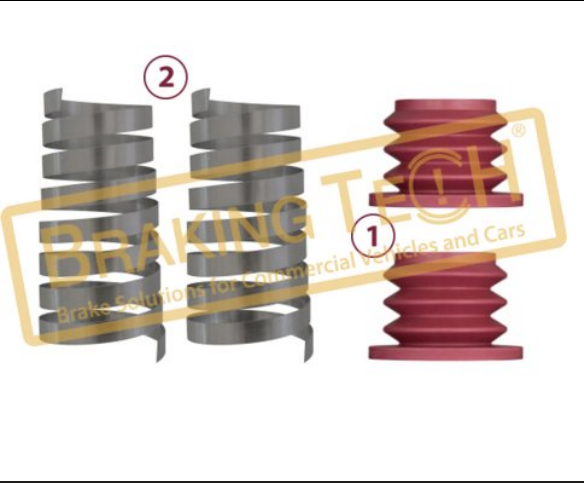

**Application :**  
 SMB Axle,DANA Axle,GIGANT Axle,VOLVO,RENAULT

**OEM No :**  
 BrakingTech

No	BT No	Information
1	BTT334 x 1	Bridge Assembly
2	BTY34 x 1	Spring
3	BTS100 x 1	Circlips
4	BTS88 x 1	Washer