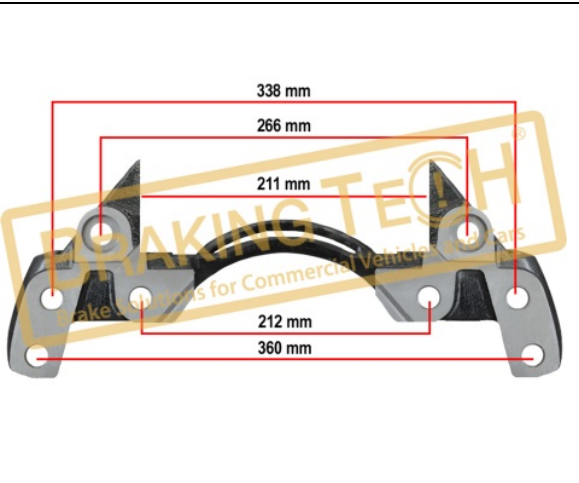

BTC0101102

Description :
Caliper Carrier Knorr(SB6-SN6)
Application :
BPW Axle, OTOKAR BUS
OEM No :
K001105, K002979, 0203131300, Z000702, K003673