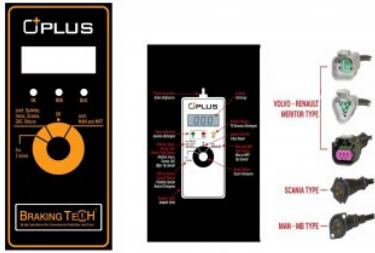

BTA81K002-01

Description :

Potentiometer Tester Knorr Type 2

Application : :

Knorr-Bremse diagnostic unit K154433N50, also useful for wabco maxx and meritor sensors

OEM No :

K154433N50

BTK10201

Description :

Brake Pad Control Sensor Cable

No	BT No	Information
1	BTK10201 x 1	Sensor Cable 200cm

Application : :

MB with Scania Kit Module (3Cable)

OEM No :

449 756 020 0, 4497560200, 449.756.020.0

BTK10213

Description :

Brake Pad Control Sensor Cable

No	BT No	Information
1	BTK10213 x 1	Sensor Cable 350cm

Application : :

Knorr Series

OEM No :

449 756 0350, 449.756.035.0

BTK10214

Description :

Brake Pad Control Sensor Cable

No	BT No	Information
1	BTK10214 x 1	Sensor Cable 500cm

Application : :

Knorr Series

OEM No :

449 756 0500, 449.756.050.0