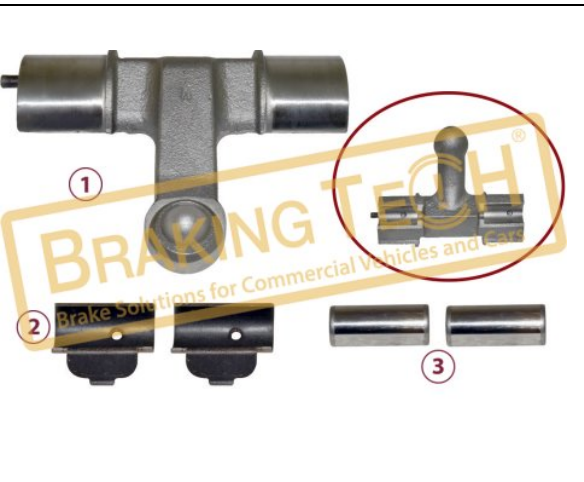

### BTM20132

**Description :**  
Caliper Lever (Left)

**Application :**  
VOLVO FL,FL6 H

**OEM No :**  
SerinFren

No	BT No	Information
1	BTT158 x 1	Lever
2	BTS40 x 2	Lever Bearing
3	BTT154 x 2	Pin